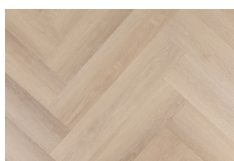

918

HERITAGE DRYBACK HERRINGBONE

Embossing:	EIR
V-groove:	yes, 4 sides
Base Material Composition:	100% Polyvinyl chloride
Project Suitable:	Yes
Total Height:	2.5 mm
Wear Layer Thickness:	0.55 mm
Number of M2 in Packaging:	3.48 M2
Number in Packaging:	30
Unique shelves:	12
Fire Class:	Bfl - S1
Suitable for Underfloor Heating:	Yes - up to 27 degrees max
Colour fastnes to artificial light:	6-8
Slip resistance:	Class R9
Country of Origin:	China
Tariff Code:	39181090

AVAILABLE IN:

Description:	Heritage Dryback 6010 15,24 x 76,2 VPE: 3,48m2
PVC Pattern:	Herringbone
Color Spectrum:	Beige
PVC Color:	Light oak

Description:	Heritage Dryback 6020 15,24 x 76,2 VPE: 3,48m2
PVC Pattern:	Herringbone
Color Spectrum:	Natural
PVC Color:	Natural oak

Description:	Heritage Dryback 6030 15,24 x 76,2 VPE: 3,48m2
PVC Pattern:	Herringbone
Color Spectrum:	Beige
PVC Color:	Light oak

918

HERITAGE DRYBACK HERRINGBONE

Description: Heritage Dryback 6040 15,24 x 76,2 VPE: 3,48m2
PVC Pattern: Herringbone
Color Spectrum: Beige
PVC Color: Light oak