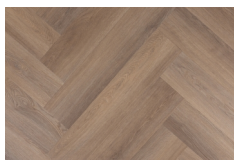

918

HERITAGE DRYBACK HERRINGBONE

Embossing:	EIR
V-groove:	yes, 4 sides
Base Material Composition:	100% Polyvinyl chloride
Project Suitable:	Yes
Total Height:	2.5 mm
Wear Layer Thickness:	0.55 mm
Number of M2 in Packaging:	3.48 M2
Number in Packaging:	30
Unique shelves:	12
Fire Class:	Bfl - S1
Suitable for Underfloor Heating:	Yes - up to 27 degrees max
Colour fastnes to artificial light:	6-8
Slip resistance:	Class R9
Country of Origin:	China
Tariff Code:	39181090

AVAILABLE IN:

Description:	Heritage Dryback 6010 15,24 x 76,2 VPE: 3,48m2
PVC Pattern:	Herringbone
Color Spectrum:	Beige
PVC Color:	Light oak

Description:	Heritage Dryback 6020 15,24 x 76,2 VPE: 3,48m2
PVC Pattern:	Herringbone
Color Spectrum:	Natural
PVC Color:	Natural oak

Description:	Heritage Dryback 6030 15,24 x 76,2 VPE: 3,48m2
PVC Pattern:	Herringbone
Color Spectrum:	Beige
PVC Color:	Light oak

918

HERITAGE DRYBACK HERRINGBONE

Description: Heritage Dryback 6040 15,24 x 76,2 VPE: 3,48m2
PVC Pattern: Herringbone
Color Spectrum: Beige
PVC Color: Light oak

Description: Heritage Dryback 6050 15,24 x 76,2 VPE: 3,48m2
PVC Pattern: Herringbone
Color Spectrum: Brown
PVC Color: Dark oak

Description: Heritage Dryback 6060 15,24 x 76,2 VPE: 3,48m2
PVC Pattern: Herringbone
Color Spectrum: Beige
PVC Color: Light oak