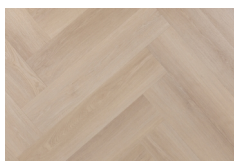

Description: Heritage Dryback 6080 15,24 x 76,2 VPE: 3,48m2
PVC Pattern: Herringbone
Color Spectrum: Beige
PVC Color: Light oak

Due to production techniques, colors may vary. Weight and size indications are always approximate.

[View Online](#)