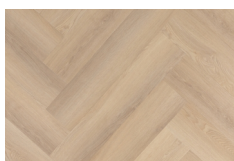

918

HERITAGE DRYBACK HERRINGBONE

Embossing:	EIR
V-groove:	yes, 4 sides
Base Material Composition:	100% Polyvinyl chloride
Project Suitable:	Yes
Total Height:	2.5 mm
Wear Layer Thickness:	0.55 mm
Number of M2 in Packaging:	3.48 M2
Number in Packaging:	30
Unique shelves:	12
Fire Class:	Bfl - S1
Suitable for Underfloor Heating:	Yes - up to 27 degrees max
Colour fastnes to artificial light:	6-8
Slip resistance:	Class R9
Country of Origin:	China
Tariff Code:	39181090

AVAILABLE IN:

Description:	Heritage Dryback 6010 15,24 x 76,2 VPE: 3,48m2
PVC Pattern:	Herringbone
Color Spectrum:	Beige
PVC Color:	Light oak

Description:	Heritage Dryback 6020 15,24 x 76,2 VPE: 3,48m2
PVC Pattern:	Herringbone
Color Spectrum:	Natural
PVC Color:	Natural oak

Description:	Heritage Dryback 6030 15,24 x 76,2 VPE: 3,48m2
PVC Pattern:	Herringbone
Color Spectrum:	Beige
PVC Color:	Light oak

918

HERITAGE DRYBACK HERRINGBONE

Description: Heritage Dryback 6040 15,24 x 76,2 VPE: 3,48m2
PVC Pattern: Herringbone
Color Spectrum: Beige
PVC Color: Light oak