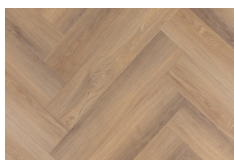

918

HERITAGE DRYBACK HERRINGBONE

Embossing:	EIR
V-groove:	yes, 4 sides
Base Material Composition:	100% Polyvinyl chloride
Project Suitable:	Yes
Total Height:	2.5 mm
Wear Layer Thickness:	0.55 mm
Number of M2 in Packaging:	3.48 M2
Number in Packaging:	30
Unique shelves:	12
Fire Class:	Bfl - S1
Suitable for Underfloor Heating:	Yes - up to 27 degrees max
Colour fastnes to artificial light:	6-8
Slip resistance:	Class R9
Country of Origin:	China
Tariff Code:	39181090

AVAILABLE IN:

Description:	Heritage Dryback 6010 15,24 x 76,2 VPE: 3,48m2
PVC Pattern:	Herringbone
Color Spectrum:	Beige
PVC Color:	Light oak

Description:	Heritage Dryback 6020 15,24 x 76,2 VPE: 3,48m2
PVC Pattern:	Herringbone
Color Spectrum:	Natural
PVC Color:	Natural oak

Description:	Heritage Dryback 6030 15,24 x 76,2 VPE: 3,48m2
PVC Pattern:	Herringbone
Color Spectrum:	Beige
PVC Color:	Light oak

918

HERITAGE DRYBACK HERRINGBONE

Description: Heritage Dryback 6040 15,24 x 76,2 VPE: 3,48m2
PVC Pattern: Herringbone
Color Spectrum: Beige
PVC Color: Light oak

Description: Heritage Dryback 6050 15,24 x 76,2 VPE: 3,48m2
PVC Pattern: Herringbone
Color Spectrum: Brown
PVC Color: Dark oak

Description: Heritage Dryback 6060 15,24 x 76,2 VPE: 3,48m2
PVC Pattern: Herringbone
Color Spectrum: Beige
PVC Color: Light oak