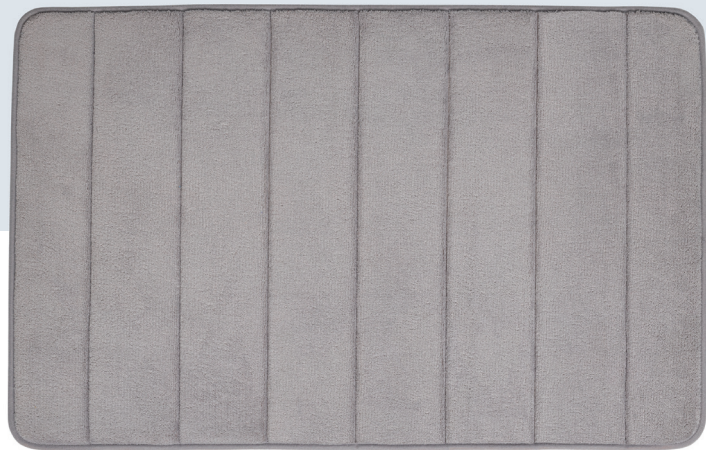

WATER
ABSORPTION

860 NEVADA

indoor
use

100%
polyester

latex

1.200
gr/sqm

anti-slip

water
absorption

015 black uni

032 creme uni

106 brown

110 blue

127 brown / ivory

131 ivory brown

861 CALIFORNIA STRIPES

007 anthracite

010 blue

014 grey

032 creme

070 taupe

070 taupe

014 grey

indoor use

100% polyester

memory foam

1.200 gr/sqm

anti-slip

water absorption

washable 30°

OEKO-TEX®
INSPIRING CONFIDENCE

50x78 cm
58x90 cm

861 CALIFORNIA WINDING