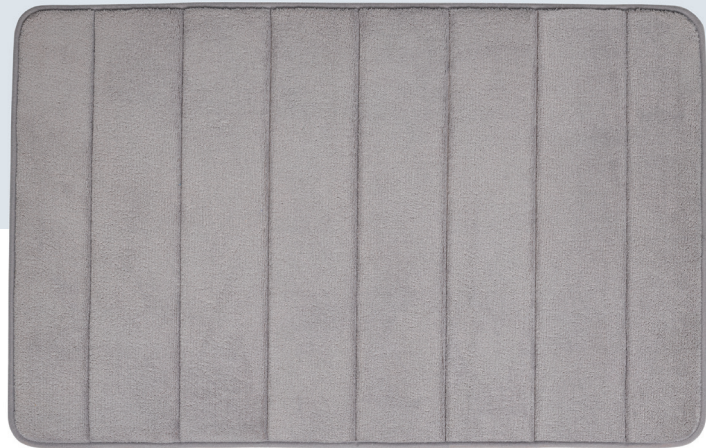

WATER
ABSORPTION

860 NEVADA

indoor
use

100%
polyester

latex

1.200
gr/sqm

anti-slip

water
absorption

015 black uni

032 creme uni

106 brown

110 blue

127 brown / ivory

131 ivory brown

861 CALIFORNIA STRIPES

007 anthracite

010 blue

014 grey

032 creme

070 taupe

070 taupe

014 grey

indoor use

100% polyester

memory foam

1.200 gr/sqm

anti-slip

water absorption

washable 30°

OEKO-TEX®
INSPIRING CONFIDENCE

50x78 cm
58x90 cm

861 CALIFORNIA WINDING