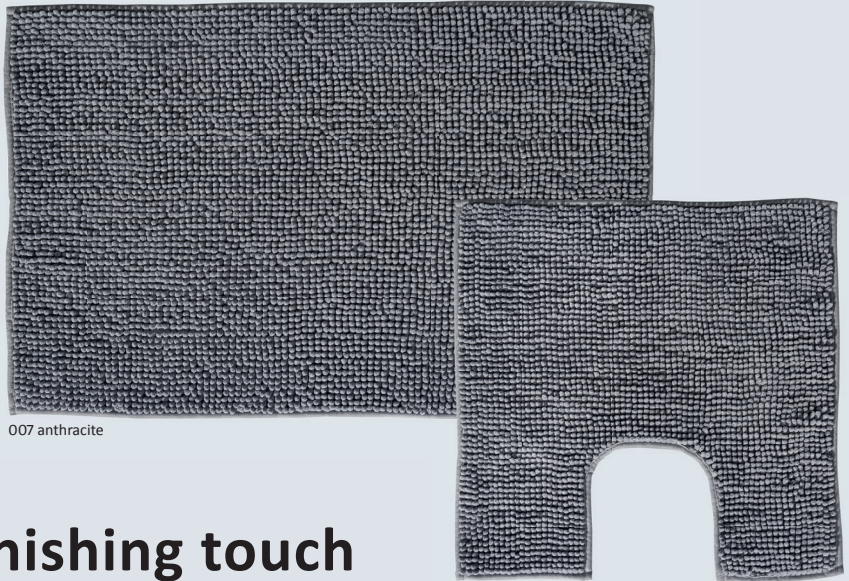

007 anthracite

007 anthracite cut out

The perfect finishing touch for your bathroom