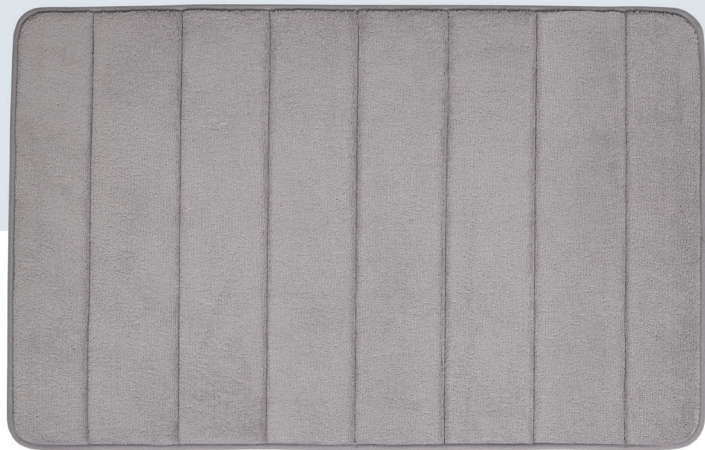

## BATH MATS

The perfect mix of  
comfort and softness

INDOOR

WATER  
ABSORPTION

**860 NEVADA**

indoor use

100% polyester

latex

115 black / grey

010 blue uni

014 grey uni

015 black uni

032 creme uni

106 brown

110 blue

127 brown / ivory

131 ivory brown

861 CALIFORNIA STRIPES

007 anthracite

010 blue

014 grey

032 creme

070 taupe

070 taupe

014 grey

  
indoor use

  
100% polyester

  
memory foam

  
1.200 gr/sqm

  
anti-slip

  
water absorption

  
washable 30°