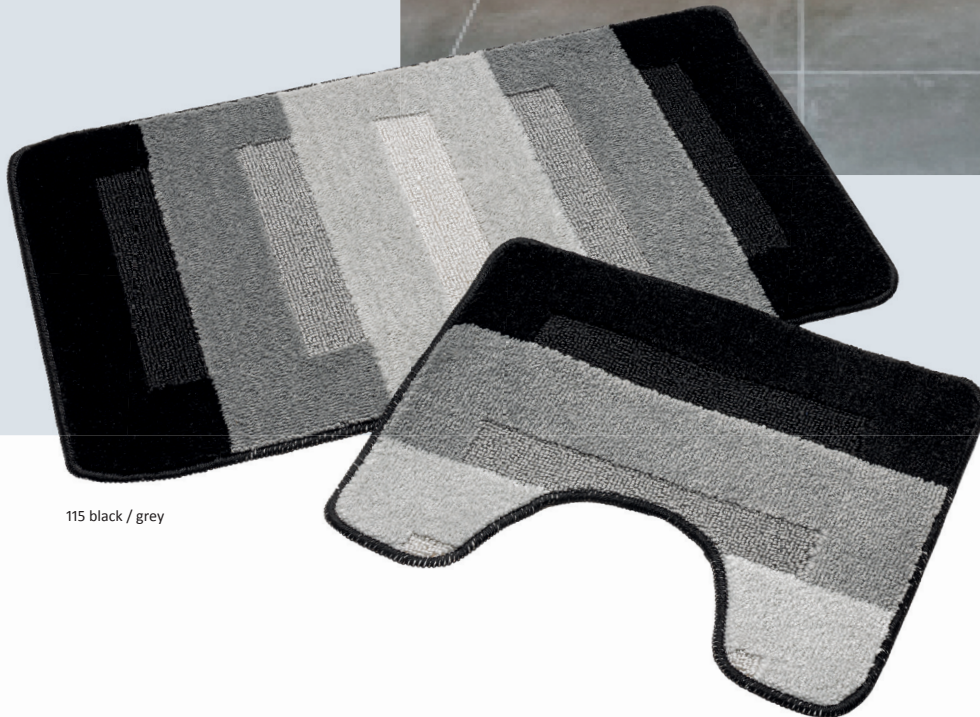

## BATH MATS

The perfect mix of  
comfort and softness

INDOOR

WATER  
ABSORPTION

**860 NEVADA**

indoor use

100% polyester

latex

1.200 gr/sqm

anti-slip

water absorption

washable 30°

40x50 cm + 50x80 cm  
50x60 cm + 60x100 cm

OEKO-TEX®  
INSPIRING CONFIDENCE

Enjoy  
comfort  
every day

115 black / grey