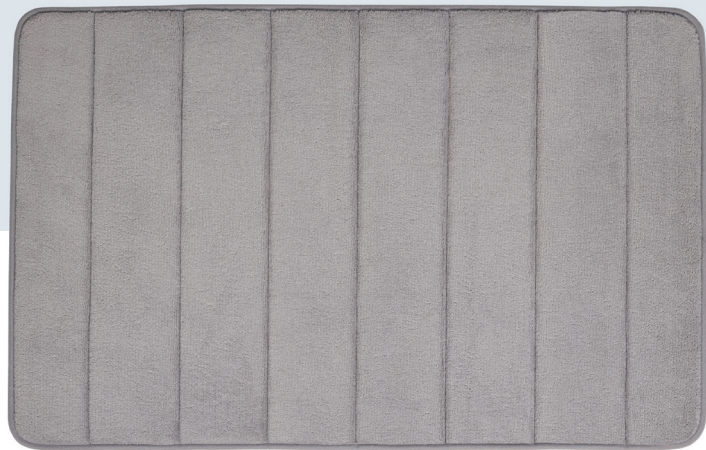

WATER
ABSORPTION

860 NEVADA

indoor
use

100%
polyester

latex

1.200
gr/sqm

anti-slip

water
absorption

015 black uni

032 creme uni

106 brown

110 blue

127 brown / ivory

131 ivory brown

861 CALIFORNIA STRIPES

007 anthracite

010 blue

014 grey

032 creme

070 taupe

070 taupe

014 grey

indoor use

100% polyester

memory foam

1.200 gr/sqm

anti-slip

water absorption

washable 30°

OEKO-TEX®
INSPIRING CONFIDENCE

50x78 cm
58x90 cm

861 CALIFORNIA WINDING