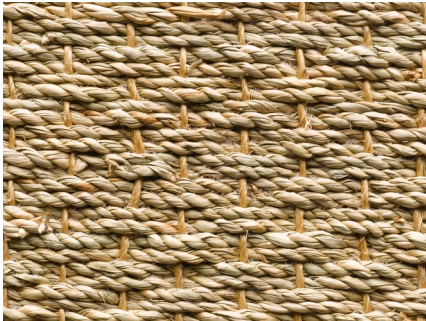

136

SEAGRASS

Manufacturing Method:	Woven
Backing:	Latex
Pile Material:	100% Sea Grass
Total Weight:	2100 g/m ²
Pile Weight:	1700 g/m ²
Total Height:	5 mm
Pile Height:	4 mm
Available Roll Widths:	400 cm
Roll Length:	30 m1
Use Class:	22 - Normal residential use
Fire Class:	Efl
Wheelchair Suitable:	Yes, with occasional use
Slip Sensitivity Topside:	Ja
Country of Origin:	China
Tariff Code:	57022000

indoor
use

rectangle

special size
programca.
400x500 cm

400 cm

AVAILABLE IN:

Description: Seagrass Natural 400cm
Available as: Roll
Color: 115 Natural

Description: Seagrass Natural SSP + Cotton Look
Available as: SSP
Color: 115 Natural

Description: Seagrass Natural SSP + Leather Look
Available as: SSP
Color: 115 Natural

Due to production techniques, colors may vary. Weight and size indications are always approximate.

[View Online](#)