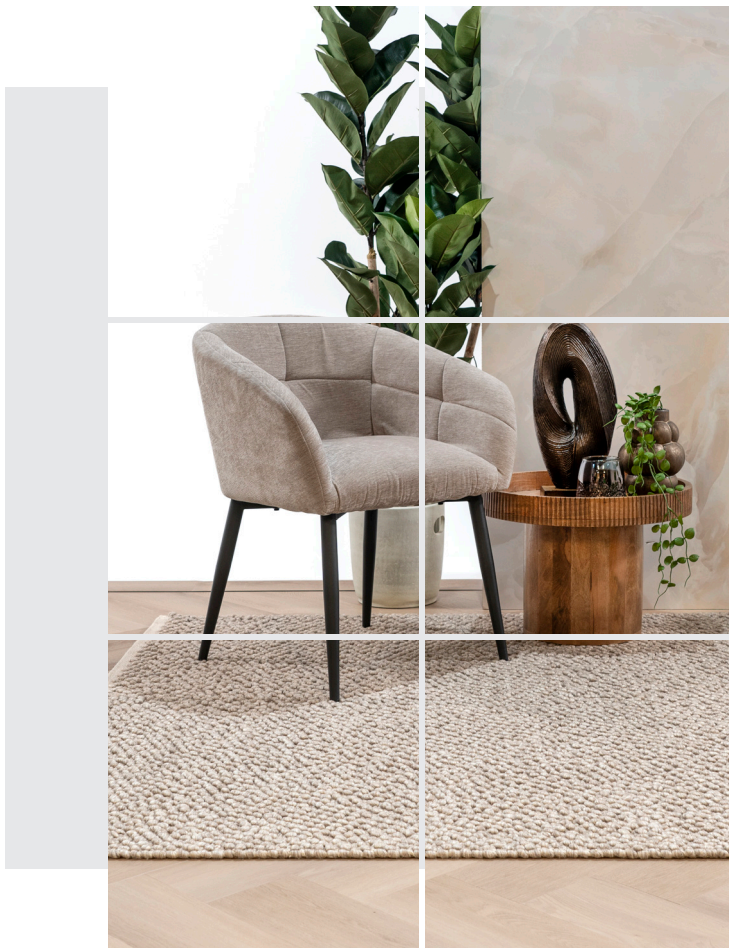

Hamat B.V.
Spoelstraat 16
8281 JT Genemuiden
The Netherlands

Verkoop Nederland
T 0031 - 38 - 385 55 28
E verkoop@hamat.com

Verkauf Deutschland
T 0031 - 38 - 385 74 27
E verkauf@hamat.com

Export department
T 0031 - 38 - 385 73 14
E sales@hamat.com

Follow us

HAMAT
HQ FLOORING PARTNER

www.hamat.com