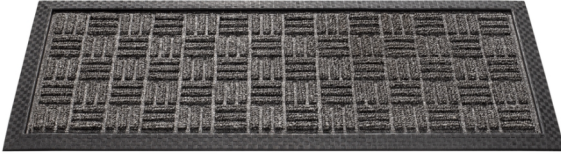

311 SUPREME

Manufacturing Method:	Press
Indoor / Outdoor Use:	Inside / Outside
Backing:	Rubber
Pile Material:	100% Polypropylene
Total Height:	12 mm
Mat Dimensions:	40x60 cm/ 45x75 cm
Country of Origin:	India
Tariff Code:	57033919

indoor
use

outdoor
use

scrape
effect

AVAILABLE IN:

Description:	Supreme Red 40x60
Available as:	Mats
Color:	001 Red
Width:	40 cm
Length:	60 cm

Description:	Supreme Anthracite 40x60
Available as:	Mats
Color:	007 Anthracite
Width:	40 cm
Length:	60 cm

Description:	Supreme Grey 40x60
Available as:	Mats
Color:	014 Grey
Width:	40 cm
Length:	60 cm

Description:	Supreme Beige 40x60
Available as:	Mats
Color:	017 Beige
Width:	40 cm
Length:	60 cm

311

SUPREME

Description:	Supreme Anthracite 40x60 HR
Available as:	Mats
Color:	107 Anthracite
Width:	40 cm
Length:	60 cm

Description:	Supreme Grey 45x75
Available as:	Mats
Color:	014 Grey
Width:	45 cm
Length:	75 cm

Description:	Supreme Beige 45x75
Available as:	Mats
Color:	017 Beige
Width:	45 cm
Length:	75 cm

Due to production techniques, colors may vary. Weight and size indications are always approximate.