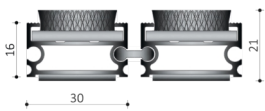

Description: Profi Senior Needlepunch SSP