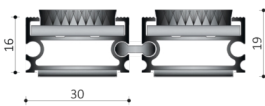

Description: Profi Senior Dustcontrol SSP

Due to production techniques, colors may vary. Weight and size indications are always approximate.

[View Online](#)