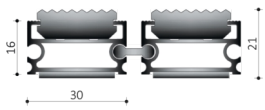

Description: Profi Senior Rubber SSP