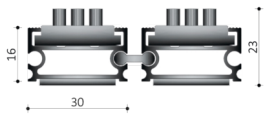

AVAILABLE IN:

Description: Profi Senior Brushes SSP