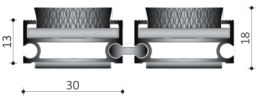

rollable

AVAILABLE IN:

Description: Profi Medium Brushes SSP

Description: Profi Medium Rubber SSP

Description: Profi Medium Needlepunch SSP

Description: Profi Medium Dustcontrol SSP

Due to production techniques, colors may vary. Weight and size indications are always approximate.