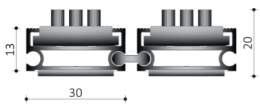

391 PROFI MEDIUM

Backing:	None
Profile Height:	13
Base Material Composition:	100% Aluminum
Finishing:	No finishing
Country of Origin:	Netherlands
Tariff Code:	39189000

aluminum
profile

special size
program

rollable

AVAILABLE IN:

Description: Profi Medium Brushes SSP

Description: Profi Medium Rubber SSP

Description: Profi Medium Needlepunch SSP

Description: Profi Medium Dustcontrol SSP

Due to production techniques, colors may vary. Weight and size indications are always approximate.