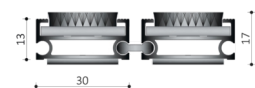

rollable

AVAILABLE IN:

Description: Profi Medium Brushes SSP

Description: Profi Medium Rubber SSP

Description: Profi Medium Needlepunch SSP

Description: Profi Medium Dustcontrol SSP

Due to production techniques, colors may vary. Weight and size indications are always approximate.