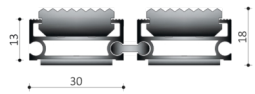

391 PROFI MEDIUM

Backing:	None
Profile Height:	13
Base Material Composition:	100% Aluminum
Finishing:	No finishing
Country of Origin:	Netherlands
Tariff Code:	39189000

aluminum
profile

special size
program

rollable

AVAILABLE IN:

Description: Profi Medium Brushes SSP

Description: Profi Medium Rubber SSP

Description: Profi Medium Needlepunch SSP

Description: Profi Medium Dustcontrol SSP

Due to production techniques, colors may vary. Weight and size indications are always approximate.