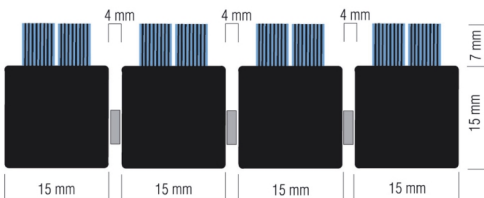

## PROFI BRUSH 4MM

<b>Manufacturing Method:</b>	Injection
<b>Backing:</b>	None
<b>Pile Material:</b>	100% Polypropylene
<b>Total Weight:</b>	15000 g/m <sup>2</sup>
<b>Total Height:</b>	22 mm
<b>Profile Height:</b>	15
<b>Base Material Composition:</b>	100% Polypropylene
<b>Fire Class:</b>	Cfl - S1
<b>Finishing:</b>	Optional: approach profile made of anodized aluminum
<b>Country of Origin:</b>	Netherlands
<b>Tariff Code:</b>	39189000

indoor  
useoutdoor  
usescrape  
effecthard plastic  
profilespecial size  
programnylon 6.6  
inlay

rollable