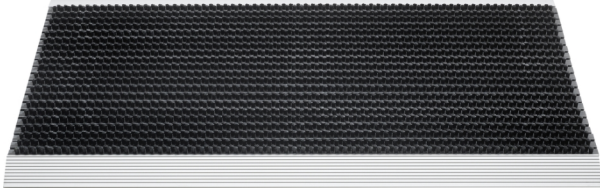

325 OUTLINE

Manufacturing Method:	Injection
Indoor / Outdoor Use:	Outside
Backing:	None
Pile Material:	100% Polypropylene
Total Height:	22 mm
Mat Dimensions:	40x60 cm/ 50x80 cm/ 60x90 cm/ 70x100 cm
Country of Origin:	Netherlands
Tariff Code:	39189000

outdoor
use

scrape
effect

AVAILABLE IN:

Available as:	Mats
Color:	007 Anthracite
Mat Dimensions:	40x60 cm, 50x80 cm, 60x90 cm, 70x100 cm

Available as:	Mats
Color:	006 Brown
Mat Dimensions:	40x60 cm, 50x80 cm

Available as:	Mats
Color:	999 Multi-color
Mat Dimensions:	50x80 cm

Available as:	Mats
Color:	116 Grigio Pure Black
Mat Dimensions:	40x60 cm, 50x80 cm

Available as:	Mats
Color:	107 Pure Black
Mat Dimensions:	40x60 cm, 50x80 cm, 60x90 cm