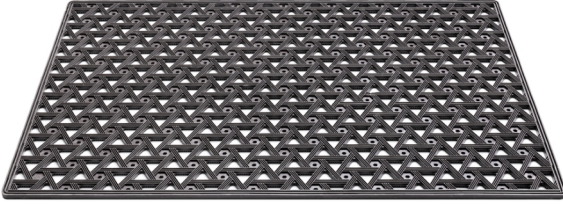

## 323 MATRIX

<b>Manufacturing Method:</b>	Press
<b>Indoor / Outdoor Use:</b>	Outside
<b>Backing:</b>	TPE
<b>Pile Material:</b>	100% TPE
<b>Total Height:</b>	9 mm
<b>Mat Dimensions:</b>	49x75 cm
<b>Country of Origin:</b>	Belgium
<b>Tariff Code:</b>	39249000

### AVAILABLE IN:

<b>Description:</b>	Matrix Green 49x75
<b>Available as:</b>	Mats
<b>Color:</b>	004 Green
<b>Width:</b>	49 cm
<b>Length:</b>	75 cm

<b>Description:</b>	Matrix Anthracite 49x75
<b>Available as:</b>	Mats
<b>Color:</b>	007 Anthracite
<b>Width:</b>	49 cm
<b>Length:</b>	75 cm

<b>Description:</b>	Matrix Taupe 49x75
<b>Available as:</b>	Mats
<b>Color:</b>	070 Taupe
<b>Width:</b>	49 cm
<b>Length:</b>	75 cm

Due to production techniques, colors may vary. Weight and size indications are always approximate.