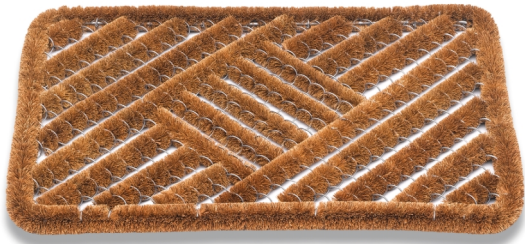

## 340 DRACO

<b>Manufacturing Method:</b>	Spun
<b>Indoor / Outdoor Use:</b>	Outside
<b>Backing:</b>	None
<b>Pile Material:</b>	20% Galvanized steel / 80% Coconut
<b>Mat Dimensions:</b>	30x36 cm/ 39x59 cm/ 40x60 cm/ 45x75 cm/ 50x80 cm
<b>Country of Origin:</b>	Sri Lanka
<b>Tariff Code:</b>	96039091

outdoor  
use

### AVAILABLE IN:

<b>Description:</b>	Draco Shoecleaner 30x36
<b>Available as:</b>	Mats
<b>Color:</b>	005 Natural
<b>Width:</b>	30 cm
<b>Length:</b>	36 cm

<b>Description:</b>	Draco Ecu 39x59
<b>Available as:</b>	Mats
<b>Color:</b>	005 Natural
<b>Width:</b>	39 cm
<b>Length:</b>	59 cm

340

**DRACO**

<b>Description:</b>	Draco Ecreu 50x80
<b>Available as:</b>	Mats
<b>Color:</b>	005 Natural
<b>Width:</b>	50 cm
<b>Length:</b>	80 cm

Due to production techniques, colors may vary. Weight and size indications are always approximate.