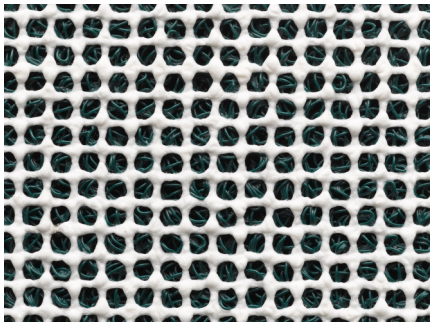

364 CURLY

Manufacturing Method:	Extrussie
Indoor / Outdoor Use:	Inside / Outside
Backing:	Open Latex Anti-Slip
Pile Material:	100% Polymeric
Total Height:	12 mm
Mat Dimensions:	40x60 cm/ 60x80 cm
Country of Origin:	China
Tariff Code:	39189000

indoor
useoutdoor
use

AVAILABLE IN:

Available as:	Mats
Color:	007 Black
Mat Dimensions:	40x60 cm, 60x80 cm

Available as:	Mats
Color:	006 Brown
Mat Dimensions:	40x60 cm, 60x80 cm

Available as:	Mats
Color:	014 Grey
Mat Dimensions:	40x60 cm, 60x80 cm