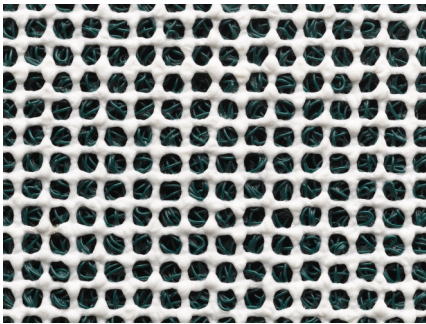

364 **CURLY -**

Manufacturing Method:	Extrussie
Backing:	Open Latex Anti-Slip
Base Material Composition:	100% Polymeric
Total Weight:	3400 g/m ²
Total Height:	10 mm
Available Roll Widths:	120 cm
Roll Length:	6 m1
Use Class:	22 - Normal residential use / 31 - Light project use
Slip Sensitivity Topside:	Ja
Fire Class:	Efl
Country of Origin:	China
Tariff Code:	39189000

indoor
useoutdoor
use**AVAILABLE IN:**

Available as:	Mats / Roll
Color:	007 Black
Mat Dimensions:	120x600 cm
Available Roll Widths:	120 cm
Roll Length:	6 m1

Available as:	Mats / Roll
Color:	010 Blue
Mat Dimensions:	120x600 cm
Available Roll Widths:	120 cm
Roll Length:	6 m1

364 CURLY -

Available as: Mats / Roll
Color: 006 Brown
Mat Dimensions: 120x600 cm
Available Roll Widths: 120 cm
Roll Length: 6 m1

Available as: Mats / Roll
Color: 004 Green
Mat Dimensions: 120x600 cm
Available Roll Widths: 120 cm
Roll Length: 6 m1

Available as: Mats / Roll
Color: 001 Red
Mat Dimensions: 120x600 cm
Available Roll Widths: 120 cm
Roll Length: 6 m1

Due to production techniques, colors may vary. Weight and size indications are always approximate.