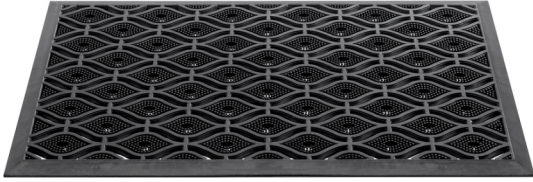

345

ARMADA

Manufacturing Method:	Press
Indoor / Outdoor Use:	Outside
Backing:	None
Pile Material:	100% Rubber
Total Height:	15 mm
Mat Dimensions:	40x60 cm/ 45x75 cm
Country of Origin:	India
Tariff Code:	40169100

outdoor
usescrape
effect

AVAILABLE IN:

Description:	Armada Black 40x60
Available as:	Mats
Color:	007 Black
Width:	40 cm
Length:	60 cm

Description:	Armada Black 45x75
Available as:	Mats
Color:	007 Black
Width:	45 cm
Length:	75 cm