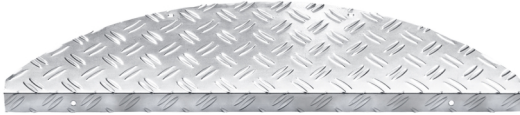

281 STEEL

Manufacturing Method:	Press
Backing:	None
Finishing:	No finishing
Pile Material:	100% Aluminum
Height of Corner Strip:	3 cm
Total Weight:	1300 g/m ²
Plastic edge:	No
Country of Origin:	Netherlands
Tariff Code:	76061191

outdoor
useindoor
use**AVAILABLE IN:**

Description:	Steel Tred 17,5x60
Available as:	Stair mats
Color:	999 Silver
Width:	17.5 cm
Length:	60 cm

Due to production techniques, colors may vary. Weight and size indications are always approximate.