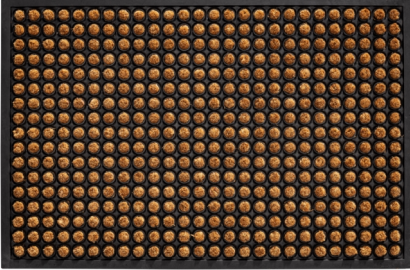

151 RUBCO

Manufacturing Method:	Implanted
Indoor / Outdoor Use:	Inside / Outside
Backing:	Rubber
Base Material Composition:	20% Latex / 40% Coconut / 40% Rubber
Pile Material:	100% Coconut
Total Height:	16 mm
Mat Dimensions:	40x60 cm
Country of Origin:	India
Tariff Code:	57050080

indoor
use

outdoor
use

scrape
effect

AVAILABLE IN:

Description:	Rubco Dots 40x60
Available as:	Mats
Color:	001 Black / Natural
Width:	40 cm
Length:	60 cm

Description:	Rubco Stripes 40x60
Available as:	Mats
Color:	002 Black / Natural
Width:	40 cm
Length:	60 cm

Description:	Rubco Blocks 40x60
Available as:	Mats
Color:	003 Black / Natural
Width:	40 cm
Length:	60 cm

Due to production techniques, colors may vary. Weight and size indications are always approximate.