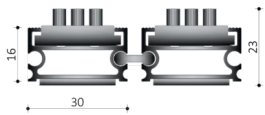

VERKRIJGBAAR IN:

Omschrijving: Profi Senior Brushes SSP