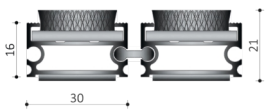

Omschrijving: Profi Senior Needlepunch SSP