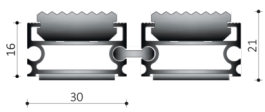

Omschrijving: Profi Senior Rubber SSP