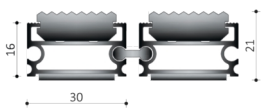

Omschrijving: Profi Cable Senior Rubber SSP