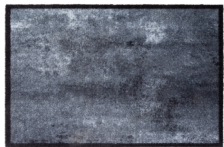

575

PRESTIGE

Manufacturing Method:	Tufted
Backing:	Washable Vinyl
Pile Material:	100% Polyamide
Total Weight:	1600 g/m ²
Pile Weight:	600 g/m ²
Mat Dimensions:	50x75 cm/ 50x150 cm
Pattern (print):	Yes
Country of Origin:	Belgium
Tariff Code:	57032910

AVAILABLE IN:

Description:	Prestige Rust 50x75
Available as:	Mats
Color:	135 Black / Brown / Dark Blue / Rust
Width:	50 cm
Length:	75 cm

Description:	Prestige Concrete 50x75
Available as:	Mats
Color:	137 Black / Blue / Concrete / Dark Grey / Grey / Light Grey
Width:	50 cm
Length:	75 cm

Description:	Prestige Bohemian 50x75
Available as:	Mats
Color:	143 Beige / Black / Brown
Width:	50 cm
Length:	75 cm

Description:	Prestige Tiles 50x75
Available as:	Mats
Color:	144 Anthracite / Dark Grey / Light Grey
Width:	50 cm
Length:	75 cm

575

PRESTIGE

Description: Prestige Smoke 50x75
Available as: Mats
Color: 145 Anthracite / Dark Grey / Light Grey
Width: 50 cm
Length: 75 cm

Description: Prestige Stripes 50x75
Available as: Mats
Color: 146 Black / Blue / Creme / Dark Beige / Light Beige
Width: 50 cm
Length: 75 cm