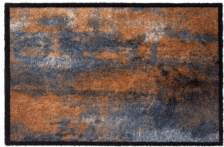

575

PRESTIGE

Manufacturing Method:	Tufted
Backing:	Washable Vinyl
Pile Material:	100% Polyamide
Total Weight:	1600 g/m ²
Pile Weight:	600 g/m ²
Mat Dimensions:	50x75 cm/ 50x150 cm
Pattern (print):	Yes
Country of Origin:	Belgium
Tariff Code:	57032910

AVAILABLE IN:

Description:	Prestige Rust 50x75
Available as:	Mats
Color:	135 Black / Brown / Dark Blue / Rust
Width:	50 cm
Length:	75 cm

Description:	Prestige Concrete 50x75
Available as:	Mats
Color:	137 Black / Blue / Concrete / Dark Grey / Grey / Light Grey
Width:	50 cm
Length:	75 cm

Description:	Prestige Bohemian 50x75
Available as:	Mats
Color:	143 Beige / Black / Brown
Width:	50 cm
Length:	75 cm

Description:	Prestige Tiles 50x75
Available as:	Mats
Color:	144 Anthracite / Dark Grey / Light Grey
Width:	50 cm
Length:	75 cm

575

PRESTIGE

Description: Prestige Smoke 50x75
Available as: Mats
Color: 145 Anthracite / Dark Grey / Light Grey
Width: 50 cm
Length: 75 cm

Description: Prestige Stripes 50x75
Available as: Mats
Color: 146 Black / Blue / Creme / Dark Beige / Light Beige
Width: 50 cm
Length: 75 cm