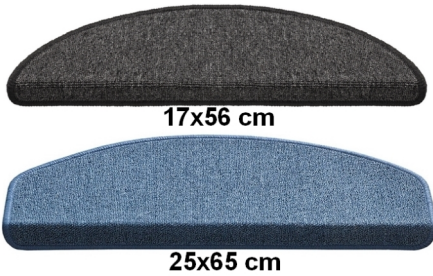

278

PARIS

Manufacturing Method:	Tufted
Backing:	Action Back
Finishing:	Overlocked
Pile Material:	100% Polypropylene
Height of Corner Strip:	4 cm
Total Weight:	1130 g/m ²
Plastic edge:	Yes
Country of Origin:	Netherlands
Tariff Code:	57033919

indoor
use

AVAILABLE IN:

Available as:	Stair mats
Color:	007 Anthracite
Mat Dimensions:	17x56 cm, 25x65 cm

Available as:	Stair mats
Color:	006 Brown
Mat Dimensions:	17x56 cm, 25x65 cm

Available as:	Stair mats
Color:	050 Grey
Mat Dimensions:	17x56 cm, 25x65 cm

Available as:	Stair mats
Color:	011 Jeans Blue
Mat Dimensions:	17x56 cm, 25x65 cm

Available as:	Stair mats
Color:	032 Sand
Mat Dimensions:	17x56 cm, 25x65 cm

Due to production techniques, colors may vary. Weight and size indications are always approximate.