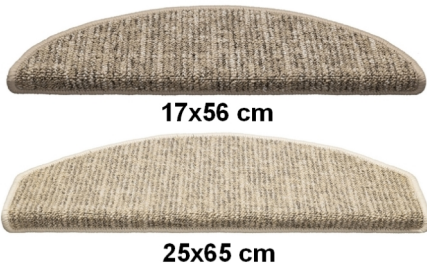

277

LYON

Manufacturing Method:	Tufted
Backing:	Felt
Finishing:	Overlocked
Pile Material:	100% Polypropylene
Height of Corner Strip:	4 cm
Total Weight:	1200 g/m ²
Total Height:	8 mm
Pile Height:	6 mm
Plastic edge:	Yes
Slip Sensitivity Topside:	Ja
Country of Origin:	Netherlands
Tariff Code:	57049000

indoor
use

AVAILABLE IN:

Available as:	Stair mats
Color:	007 Anthracite
Mat Dimensions:	17x56 cm, 25x65 cm

Available as:	Stair mats
Color:	027 Beige
Mat Dimensions:	17x56 cm, 25x65 cm

Available as:	Stair mats
Color:	006 Brown
Mat Dimensions:	17x56 cm, 25x65 cm

Due to production techniques, colors may vary. Weight and size indications are always approximate.

[View Online](#)