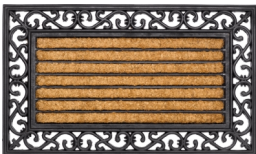

369

IMPALA

Manufacturing Method:	Implanted
Indoor / Outdoor Use:	Inside / Outside
Backing:	Rubber
Base Material Composition:	40% Rubber / 60% Coconut
Pile Material:	100% Coconut
Total Height:	20 mm
Mat Dimensions:	45x75 cm/ 60x80 cm
Country of Origin:	India
Tariff Code:	57022000

outdoor
useindoor
usescrape
effect

AVAILABLE IN:

Description:	Impala Welcome Goodbye 45x75
Available as:	Mats
Color:	075 Black / Natural
Width:	45 cm
Length:	75 cm

Description:	Impala Brush 45x75
Available as:	Mats
Color:	076 Black / Natural
Width:	45 cm
Length:	75 cm

Description:	Impala Brush 45x75 HR
Available as:	Mats
Color:	077 Black / Natural
Width:	45 cm
Length:	75 cm

Description:	Impala Welcome 60x80
Available as:	Mats
Color:	002 Black / Natural
Width:	60 cm
Length:	80 cm

369 **IMPALA**

Description:	Impala Willkommen 60x80
Available as:	Mats
Color:	003 Black / Natural
Width:	60 cm
Length:	80 cm

Due to production techniques, colors may vary. Weight and size indications are always approximate.