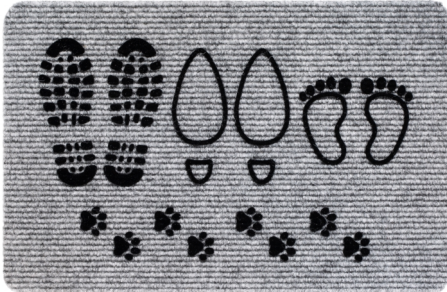

205 FLOCKY

Manufacturing Method:	Needlefelt
Backing:	Precoat
Pile Material:	100% Polypropylene
Total Weight:	1860 g/m ²
Pile Weight:	520 g/m ²
Total Height:	8 mm
Mat Dimensions:	40x60 cm
Wheelchair Suitable:	No
Stair Suitable:	No
Country of Origin:	France
Tariff Code:	57049000

indoor
use

design
your own

AVAILABLE IN:

Description:	Flocky Happy Mouse 40x60
Available as:	Mats
Color:	069 Grey
Width:	40 cm
Length:	60 cm

Description:	Flocky Cat 40x60
Available as:	Mats
Color:	082 Grey
Width:	40 cm
Length:	60 cm