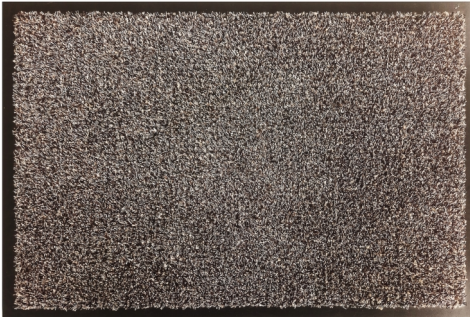

502 ECO-DRY

Manufacturing Method:	Tufted
Backing:	Purtex
Pile Material:	100% Cotton
Total Weight:	2900 g/m ²
Pile Weight:	650 g/m ²
Total Height:	9 mm
Pile Height:	7 mm
Mat Dimensions:	40x60 cm/ 60x90 cm/ 60x120 cm/ 90x150 cm
Country of Origin:	Belgium
Tariff Code:	57033919

indoor
use

washable
30° C

AVAILABLE IN:

Available as:	Mats
Color:	BEIGE Beige
Mat Dimensions:	40x60 cm, 60x90 cm, 60x120 cm

Available as:	Mats
Color:	GRIJS Grey
Mat Dimensions:	40x60 cm, 60x90 cm, 60x120 cm, 90x150 cm

Available as:	Mats
Color:	MULTICOLOR Multi-color
Mat Dimensions:	40x60 cm, 60x90 cm, 60x120 cm

Available as:	Mats
Color:	ZWART Black
Mat Dimensions:	40x60 cm, 60x90 cm, 60x120 cm, 90x150 cm

Due to production techniques, colors may vary. Weight and size indications are always approximate.