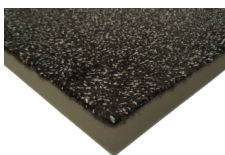

502 ECO-DRY

Manufacturing Method:	Tufted
Backing:	Purtex
Pile Material:	100% Cotton
Total Weight:	2900 g/m ²
Pile Weight:	650 g/m ²
Total Height:	9 mm
Pile Height:	7 mm
Mat Dimensions:	40x60 cm/ 60x90 cm/ 60x120 cm/ 90x150 cm
Country of Origin:	Belgium
Tariff Code:	57033919

indoor
use

washable
30° C

AVAILABLE IN:

Available as:	Mats
Color:	BEIGE Beige
Mat Dimensions:	40x60 cm, 60x90 cm, 60x120 cm

Available as:	Mats
Color:	GRIJS Grey
Mat Dimensions:	40x60 cm, 60x90 cm, 60x120 cm, 90x150 cm

Available as:	Mats
Color:	MULTICOLOR Multi-color
Mat Dimensions:	40x60 cm, 60x90 cm, 60x120 cm

Available as:	Mats
Color:	ZWART Black
Mat Dimensions:	40x60 cm, 60x90 cm, 60x120 cm, 90x150 cm

Due to production techniques, colors may vary. Weight and size indications are always approximate.