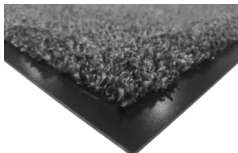

502 ECO-DRY

Manufacturing Method:	Tufted
Backing:	Purtex
Pile Material:	100% Cotton
Total Weight:	2900 g/m ²
Pile Weight:	650 g/m ²
Total Height:	9 mm
Pile Height:	7 mm
Mat Dimensions:	40x60 cm/ 60x90 cm/ 60x120 cm/ 90x150 cm
Country of Origin:	Belgium
Tariff Code:	57033919

indoor
use

washable
30° C

AVAILABLE IN:

Available as:	Mats
Color:	BEIGE Beige
Mat Dimensions:	40x60 cm, 60x90 cm, 60x120 cm

Available as:	Mats
Color:	GRIJS Grey
Mat Dimensions:	40x60 cm, 60x90 cm, 60x120 cm, 90x150 cm

Available as:	Mats
Color:	MULTICOLOR Multi-color
Mat Dimensions:	40x60 cm, 60x90 cm, 60x120 cm

Available as:	Mats
Color:	ZWART Black
Mat Dimensions:	40x60 cm, 60x90 cm, 60x120 cm, 90x150 cm

Due to production techniques, colors may vary. Weight and size indications are always approximate.