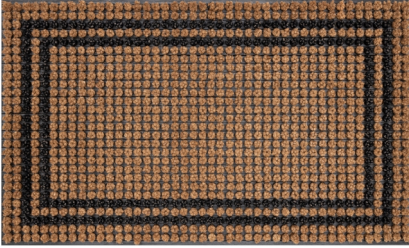

159

BOUTIQUE

Manufacturing Method:	Implanted
Indoor / Outdoor Use:	Inside / Outside
Backing:	Rubber
Base Material Composition:	50% Coconut / 50% Rubber
Pile Material:	100% Coconut
Total Height:	20 mm
Pile Height:	20 mm
Mat Dimensions:	45x75 cm
Country of Origin:	India
Tariff Code:	57050080

indoor
useoutdoor
usescrape
effect

AVAILABLE IN:

Description:	Boutique Natural 45x75
Available as:	Mats
Color:	000 Black / Natural
Width:	45 cm
Length:	75 cm

Description:	Boutique Border 45x75
Available as:	Mats
Color:	001 Black / Natural
Width:	45 cm
Length:	75 cm

Description:	Boutique Stripes and Squares 45x75
Available as:	Mats
Color:	002 Black / Natural
Width:	45 cm
Length:	75 cm

Description:	Boutique Stripes and Dots 45x75
Available as:	Mats
Color:	003 Black / Natural
Width:	45 cm
Length:	75 cm

159

BOUTIQUE

Description:	Boutique Squares 45x75
Available as:	Mats
Color:	004 Black / Natural
Width:	45 cm
Length:	75 cm

Due to production techniques, colors may vary. Weight and size indications are always approximate.