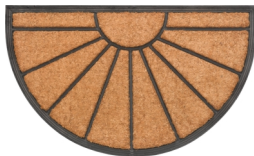

AVAILABLE IN:

Description:	Bombay Sun 45x75 HR
Available as:	Mats
Color:	077 Natural
Width:	45 cm
Length:	75 cm