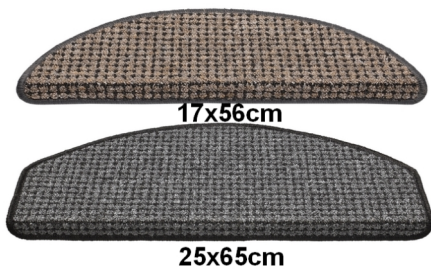

267

**BERLIN**

<b>Manufacturing Method:</b>	Tufted
<b>Backing:</b>	Action Back
<b>Finishing:</b>	Overlocked
<b>Pile Material:</b>	100% Polypropylene
<b>Height of Corner Strip:</b>	4 cm
<b>Total Weight:</b>	1330 g/m <sup>2</sup>
<b>Plastic edge:</b>	Yes
<b>Country of Origin:</b>	Netherlands
<b>Tariff Code:</b>	57033919

indoor  
use**AVAILABLE IN:**

<b>Available as:</b>	Stair mats
<b>Color:</b>	007 Anthracite
<b>Mat Dimensions:</b>	17x56 cm, 25x65 cm

<b>Available as:</b>	Stair mats
<b>Color:</b>	027 Beige
<b>Mat Dimensions:</b>	17x56 cm, 25x65 cm

<b>Available as:</b>	Stair mats
<b>Color:</b>	006 Brown
<b>Mat Dimensions:</b>	17x56 cm, 25x65 cm

Due to production techniques, colors may vary. Weight and size indications are always approximate.

[View Online](#)