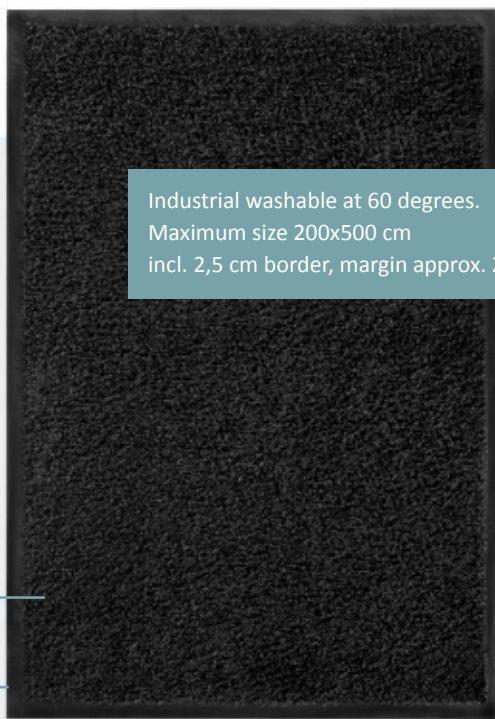

007 anthracite

564 MAGIC

 indoor use	 100% polyamide
 rubber nitril	 2.820 gr/sqm
 industrial washable 60°	 water absorption
 special size program	 75x85 cm 115x180 cm 150x300 cm

Industrial washable at 60 degrees.
Maximum size 200x500 cm
incl. 2,5 cm border, margin approx. 2%.