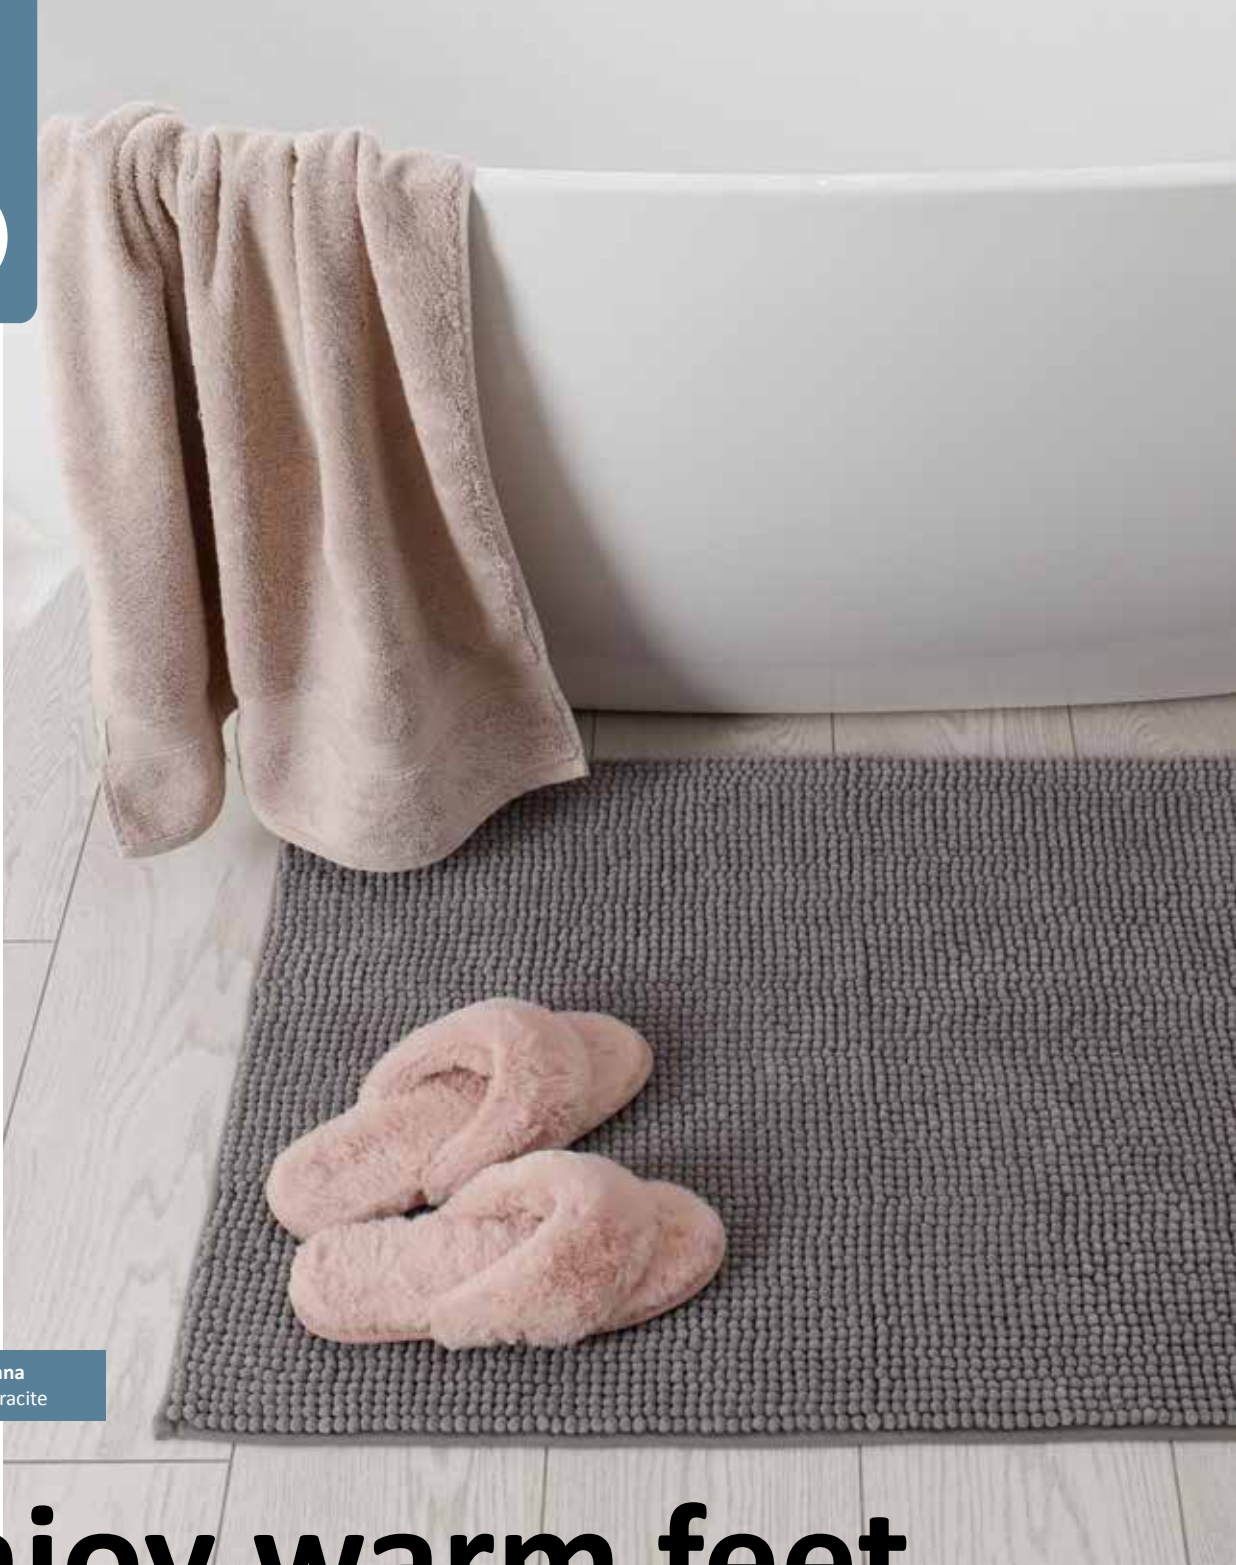

862 Indiana
007 anthracite

Enjoy warm feet

Give your bathroom the finishing touch it deserves with our bathroom mats. Step out of the shower or bath with confidence on a soft surface. Our bathroom mats absorb moisture, offer warmth underfoot and reduce the risk of slipping.