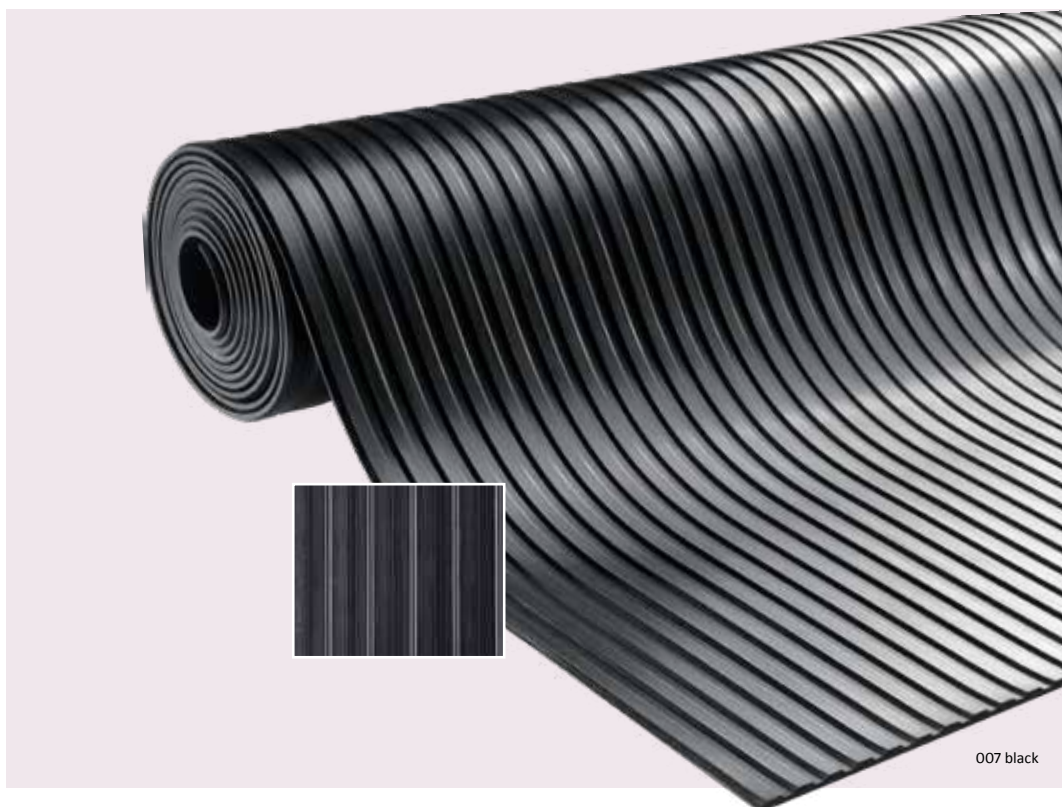

361 GAMMA

- indoor use
- outdoor use
- rubber
- 6.500 gr/sqm
- 6 mm thick
- flammability Ffl
- 100x1000 cm
- quality NR/SBR