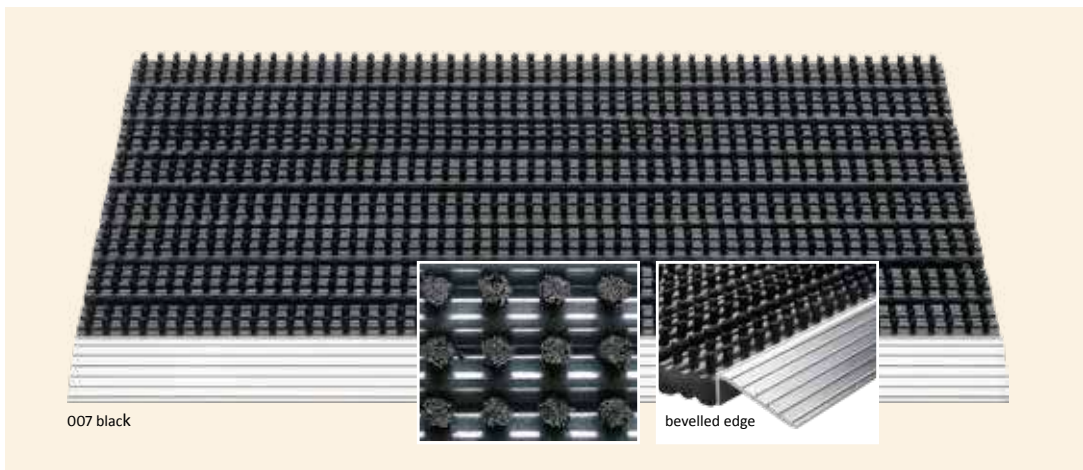

309 FANTASTIC ALU

outdoor
use

100% poly-
propylene

22 mm
thick

43x75 cm