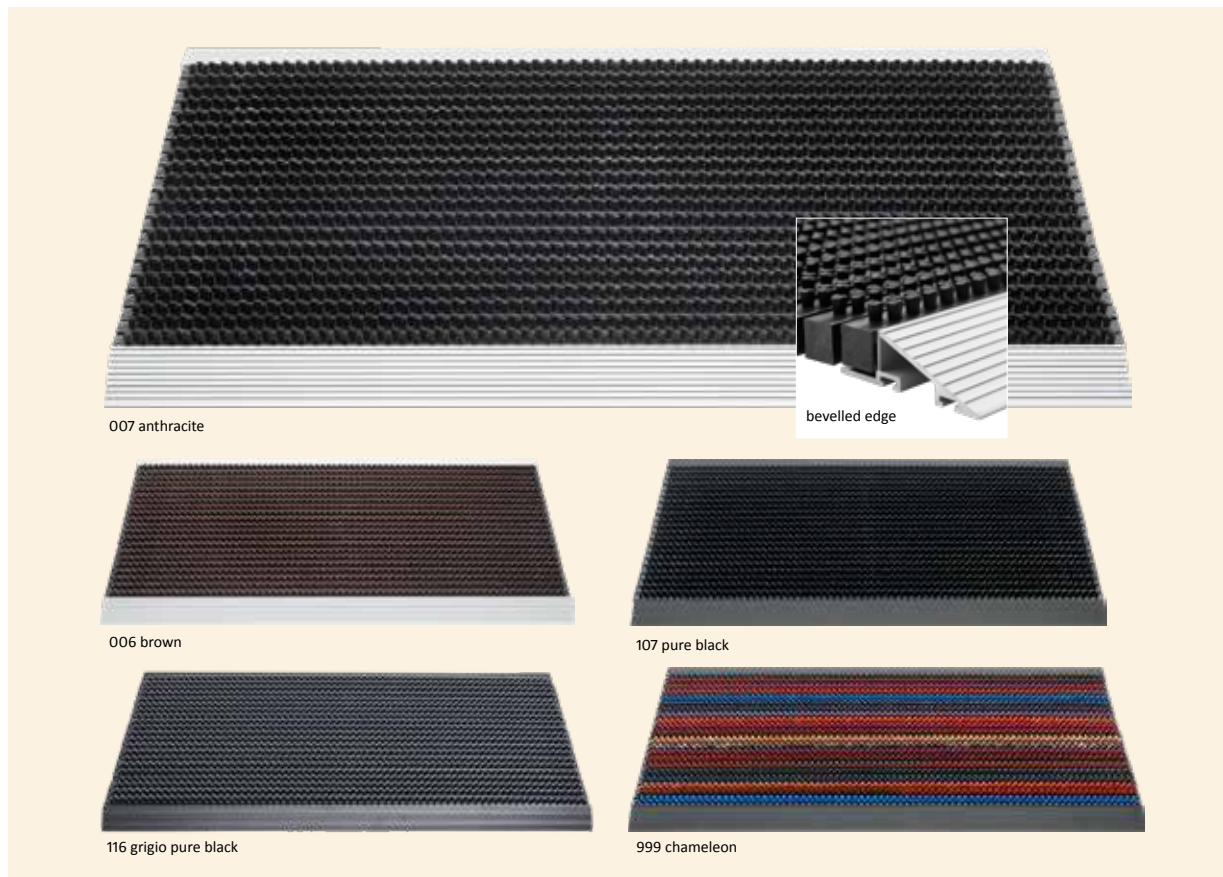

325 OUTLINE 50X80CM

007 anthracite

bevelled edge

006 brown

107 pure black

116 grigio pure black

999 chameleon

outdoor use

100% polypropylene

22 mm thick

50x80 cm