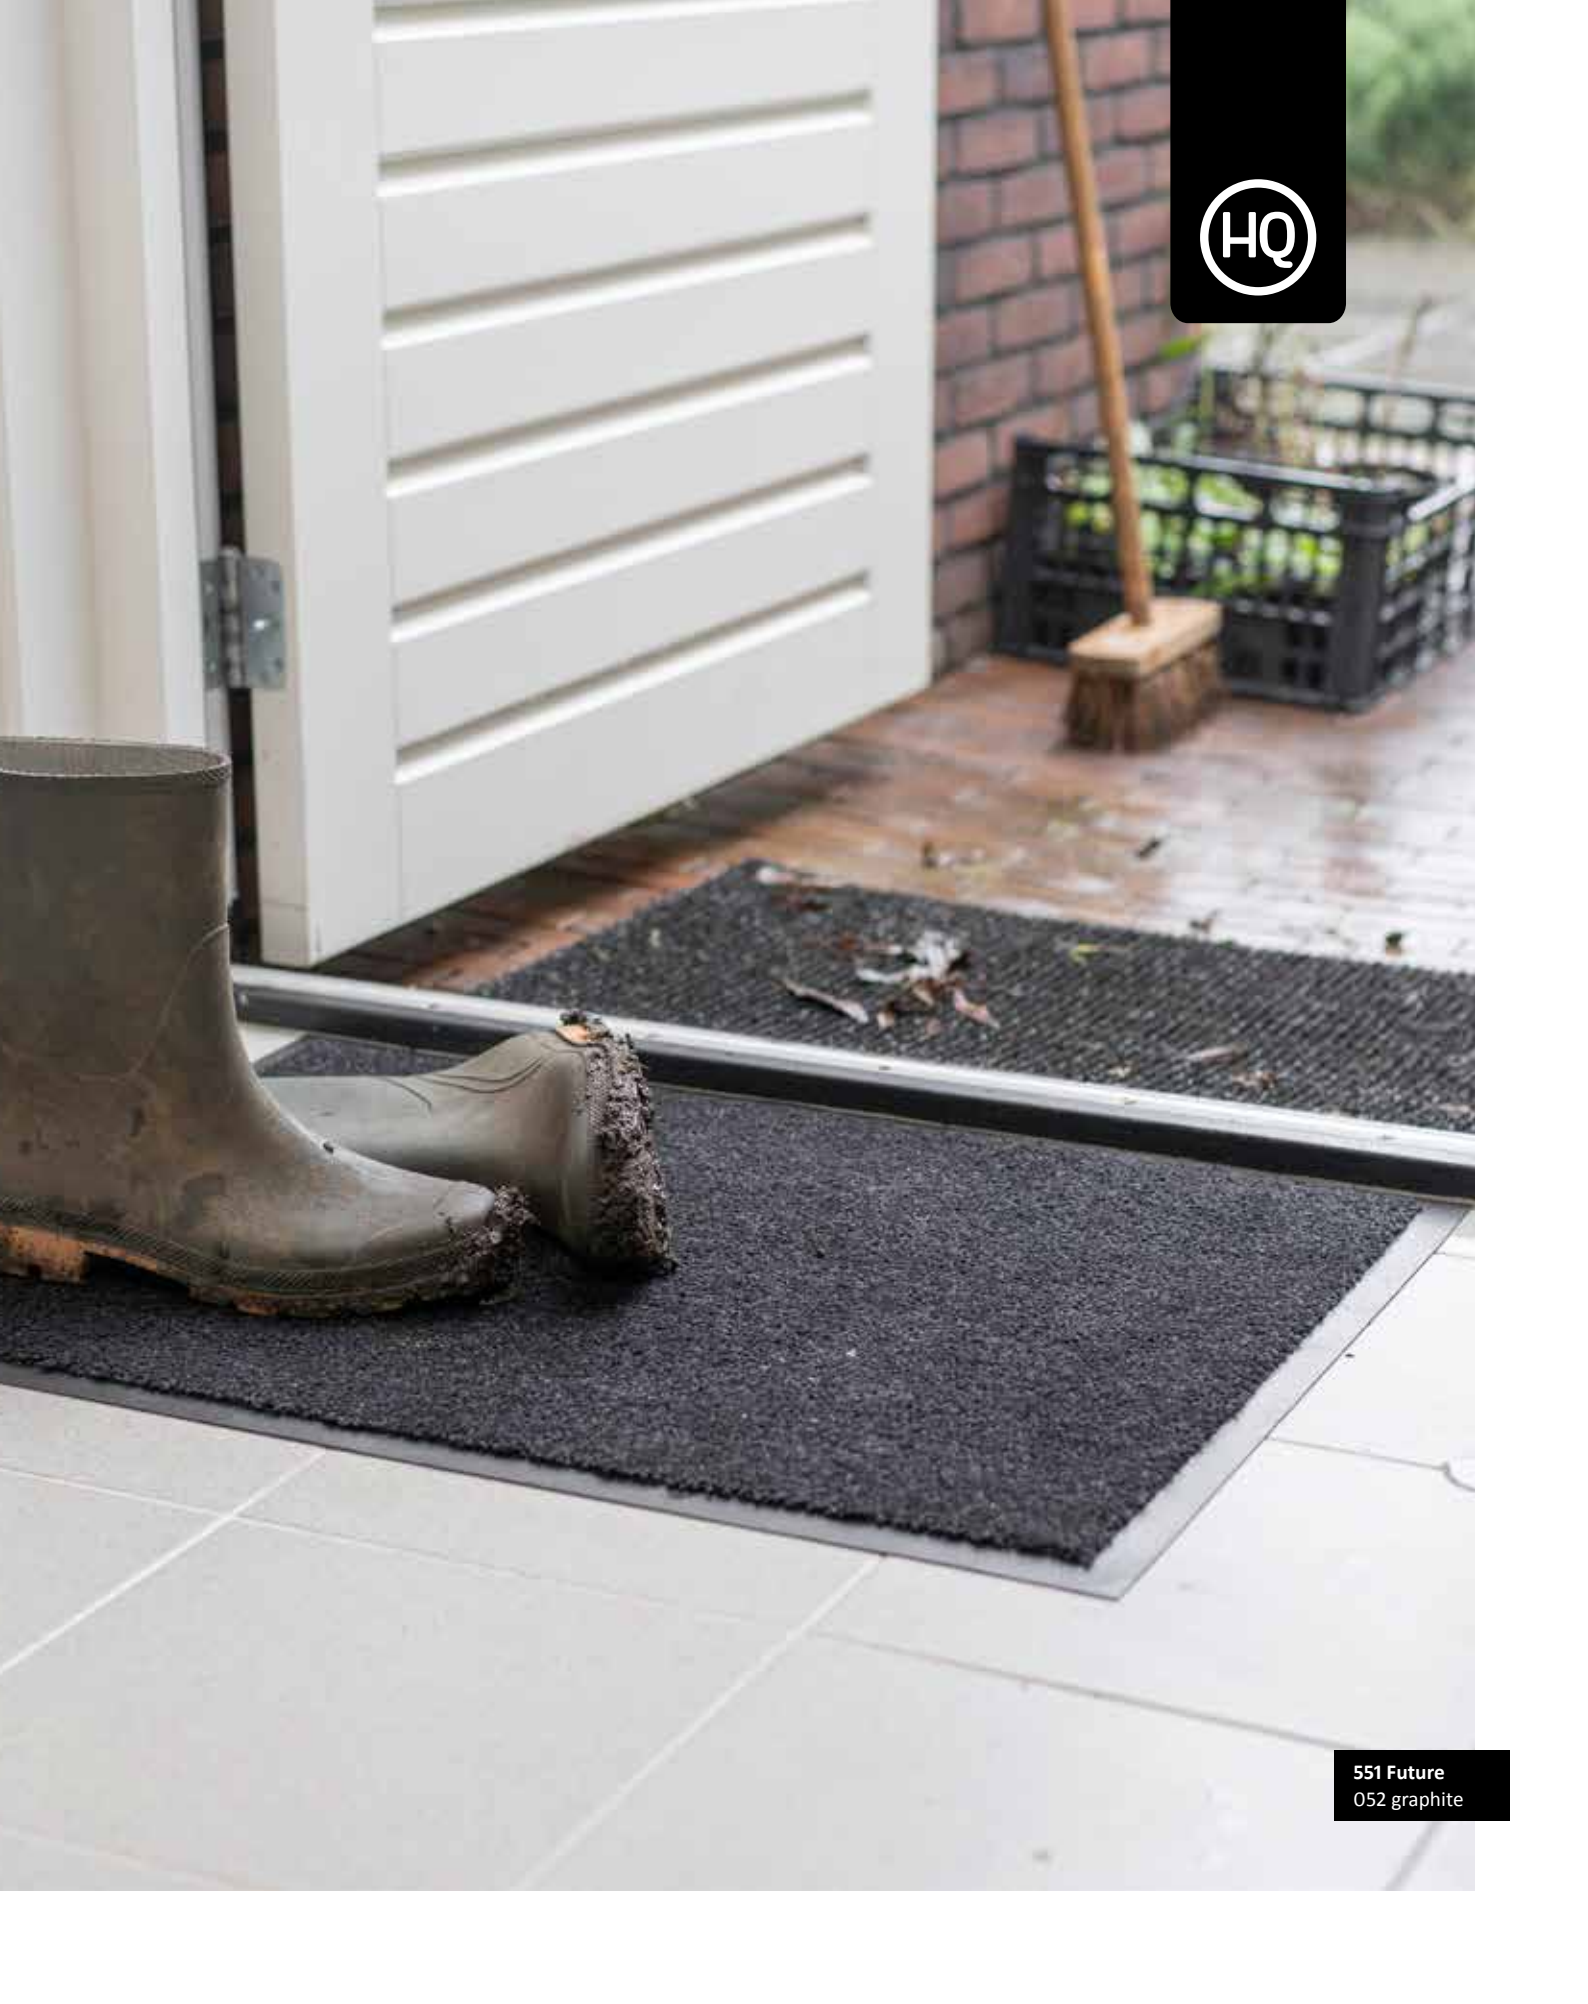

551 Future
052 graphite