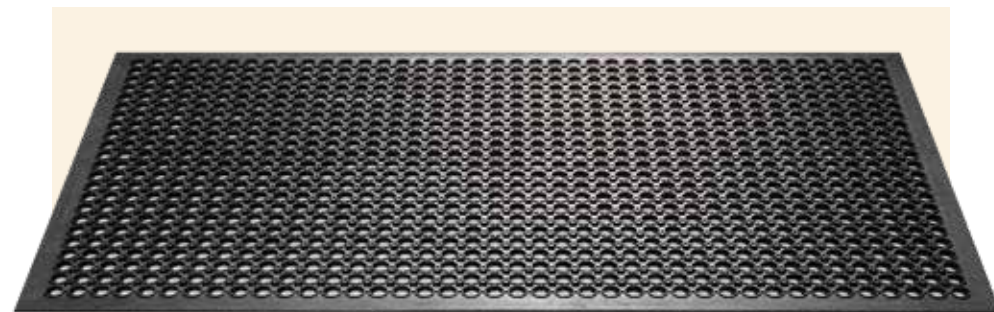

356 RESTAURANT MAT

007 black