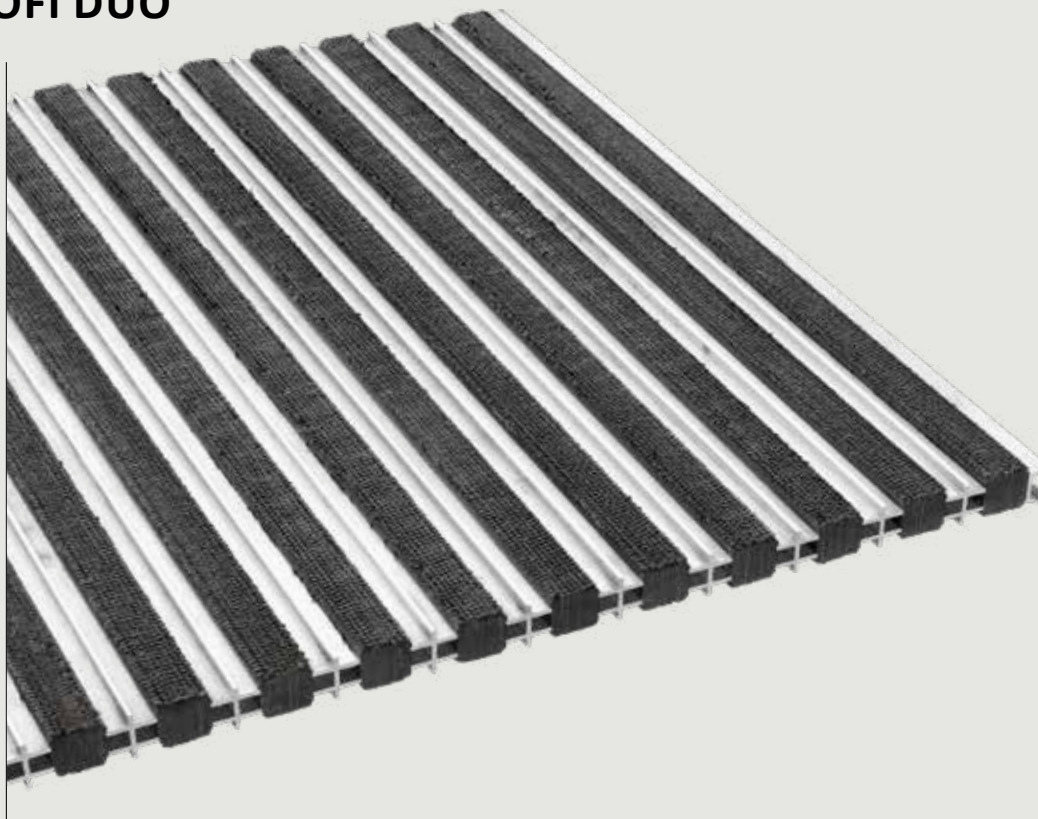

wheelchair friendly

398 PROFI DUO SINGLE 12 MM

398 PROFI DUO SINGLE 18 MM

398 PROFI DUO DOUBLE 12 MM

398 PROFI DUO DOUBLE 18MM

398 PROFI DUO TRIPLE 12 MM

398 PROFI DUO TRIPLE 18 MM

ARTIFICIAL GRASS