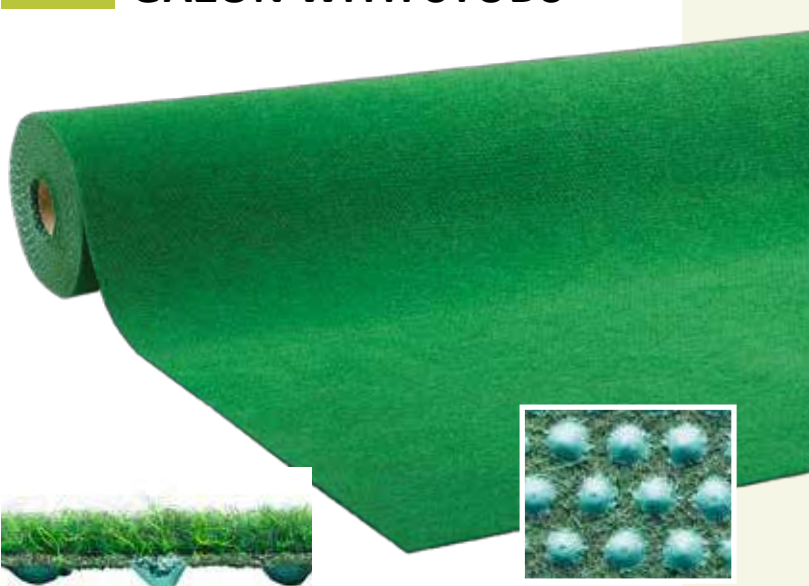

460 GAZON WITH STUDS

backing with studs

indoor use

outdoor use

100% synthetic fibre

with studs

960 gr/sqm

8 mm thick

133 cm 200 cm 400 cm