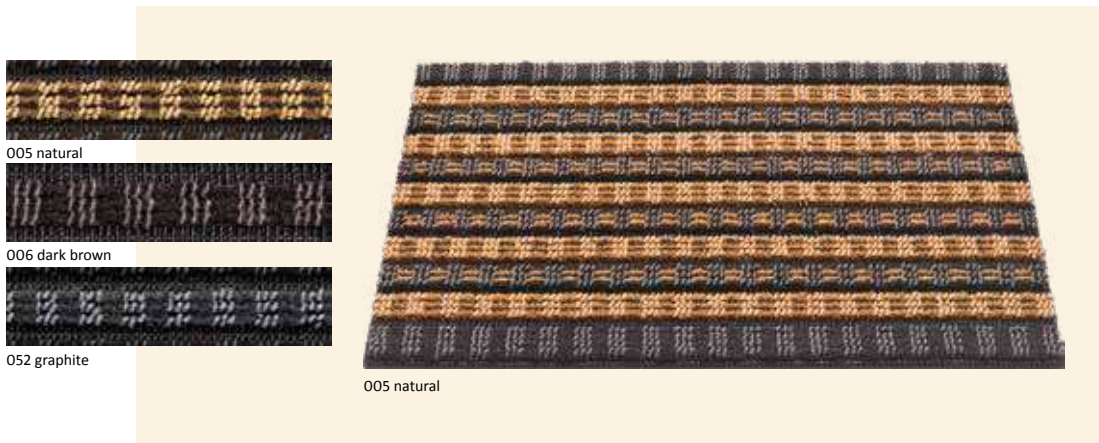

outdoor use
- 

100% metal
- 

40 mm thick
- 

40x80 cm

305 QUADRO SCRAPE

- 

outdoor use
- 

100% polypropylene
- 