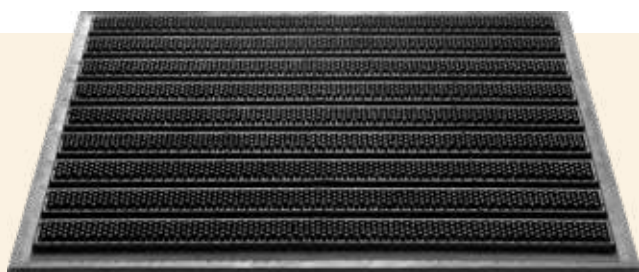

349 COMPACT SCRAPER

100 rectangle