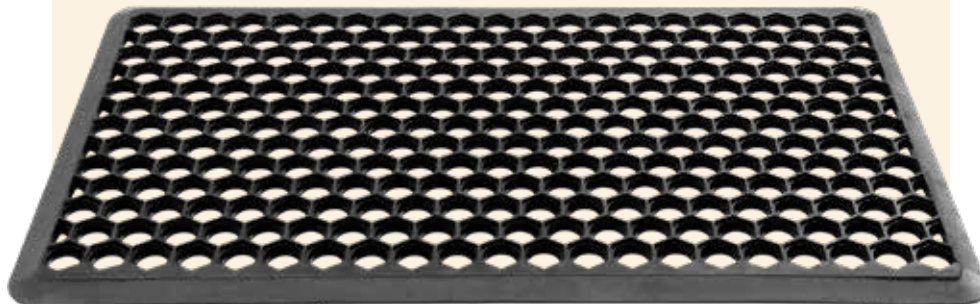

345 ARMADA

Heavy duty scrapers

346 ALLEGRO

007 black

356 RESTAURANT MAT