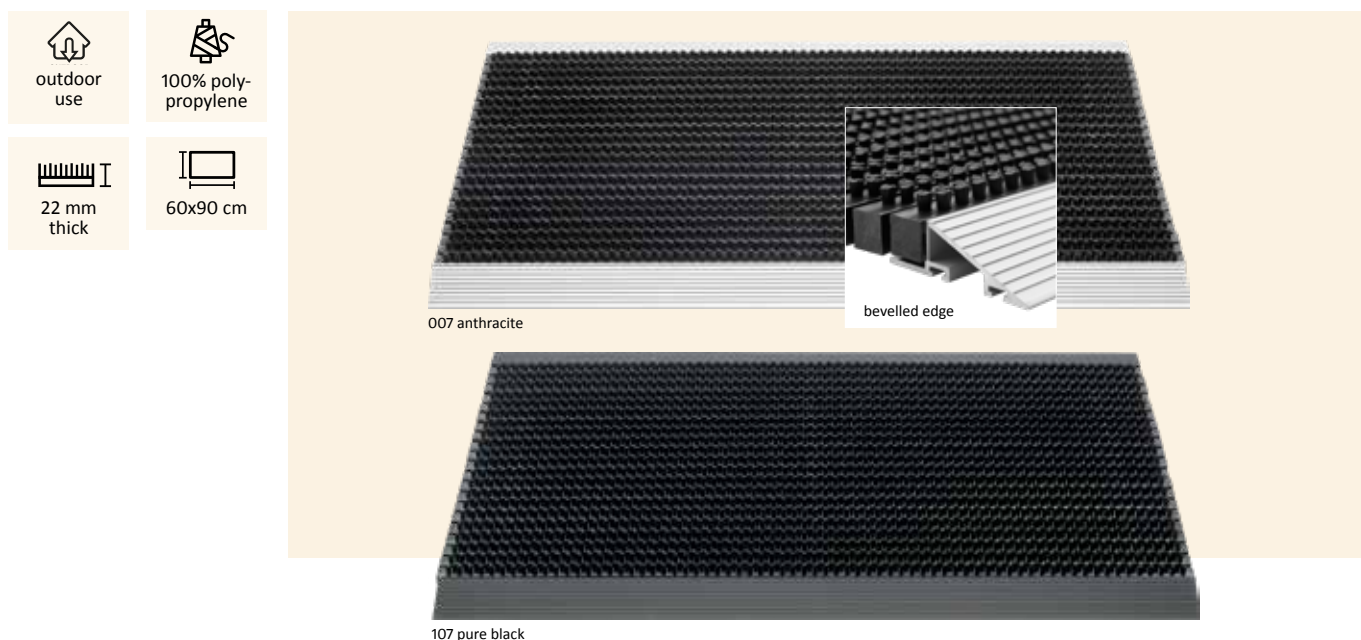

999 chameleon

outdoor use

100% polypropylene

22 mm thick

50x80 cm

325 OUTLINE 60X90CM

outdoor use

100% polypropylene