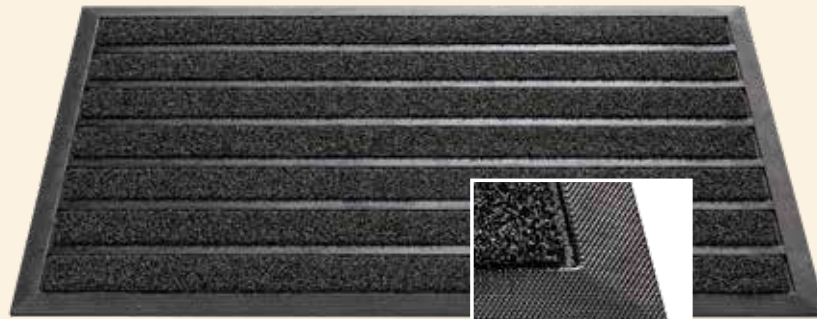

40x60 cm
60x80 cm

322 BELLINI

outdoor use

100% polypropylene

12 mm thick

45x75 cm

007 anthracite

017 brown