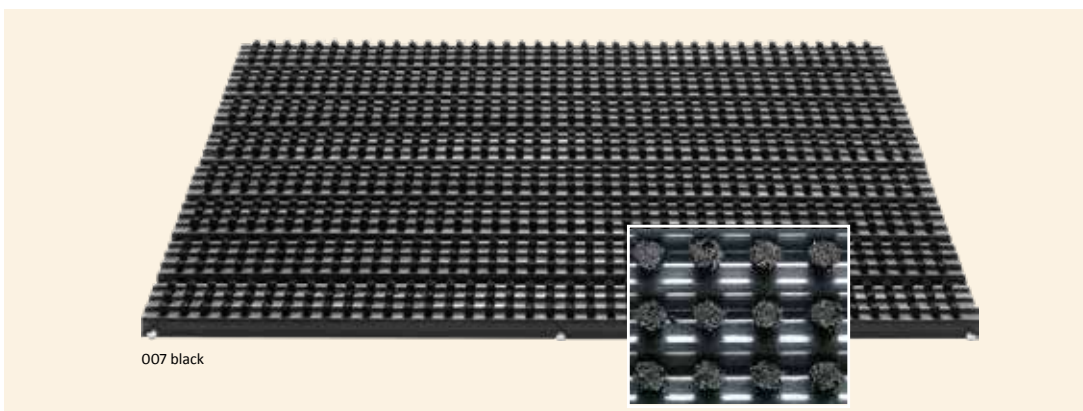

309 FANTASTIC

outdoor
use

100% poly-
propylene

22 mm
thick

38,5x59 cm