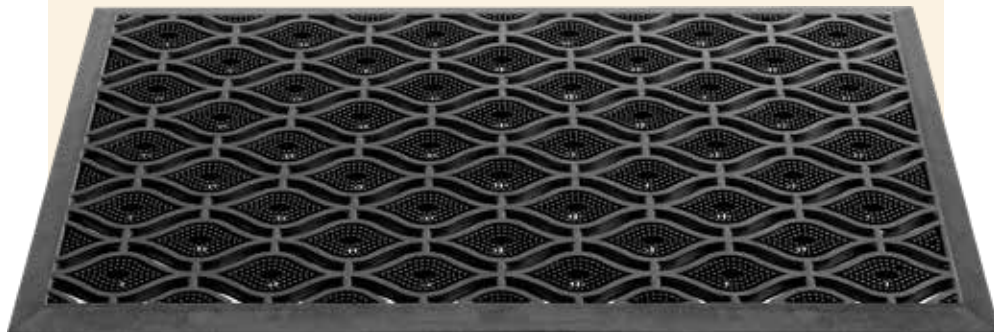

003 octagon copper

004 octagon silver

outdoor use

100% rubber

8 mm thick

45x75 cm

345 ARMADA

007 black