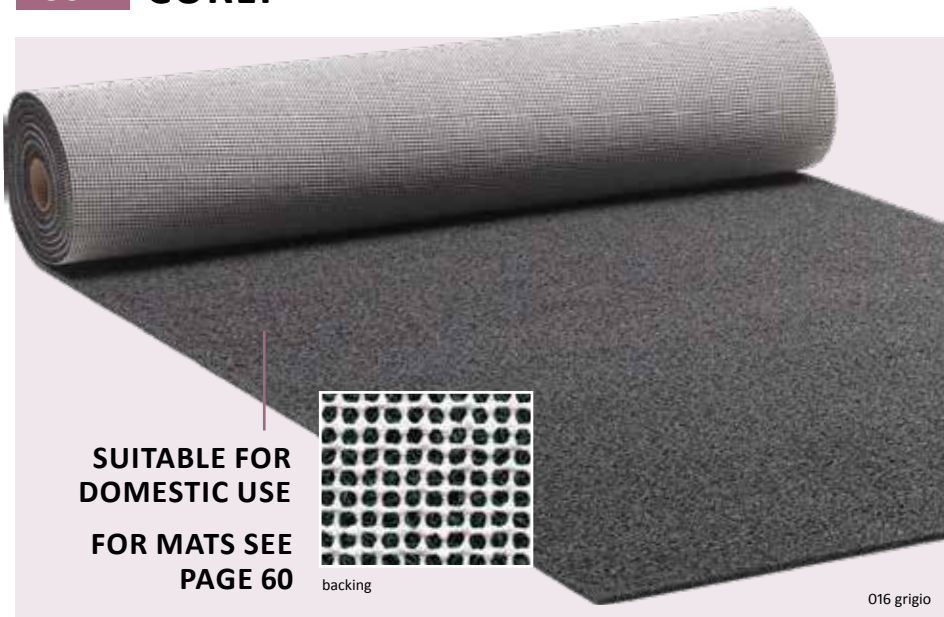

364 CURLY

SUITABLE FOR DOMESTIC USE

FOR MATS SEE PAGE 60

backing

016 grigio

001 red

004 green

006 brown