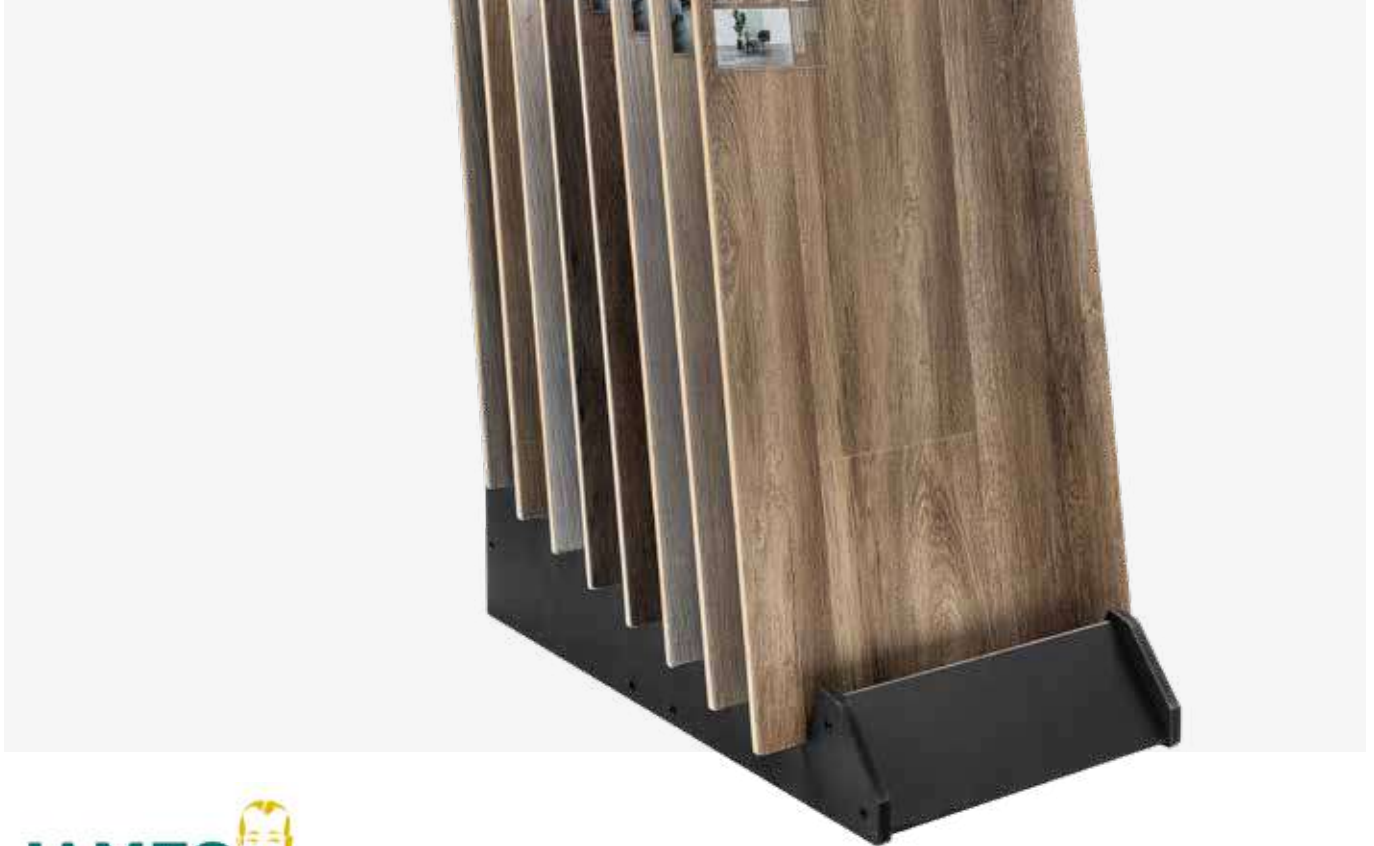

width: 151 cm | depth: 60 cm | height: 215 cm

154 WALL DISPLAY

width: 100 / 125 cm | depth: 77 cm | height: 250 cm

906 LVT DISPLAY

width: 55 cm

depth: 90 cm

height: 100 cm

MAINTENANCE WITH JAMES