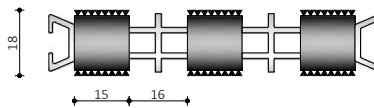

398 PROFI DUO

Wheelchair, role container and shopping trolley friendly
reversible rubber profile with nylon filaments

indoor
use

aluminium
profile

special size
program

wheelchair
friendly

398 PROFI DUO SINGLE 12

398 PROFI DUO SINGLE 18 MM

398 PROFI DUO DOUBLE 12 MM

398 PROFI DUO DOUBLE 18 MM

398 PROFI DUO TRIPLE 12 MM

398 PROFI DUO TRIPLE 18 MM