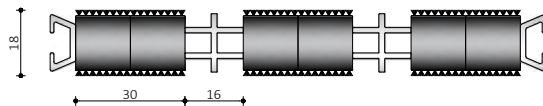

398 PROFI DUO

Wheelchair, role container and shopping trolley friendly
reversible rubber profile with nylon filaments

indoor
use

aluminium
profile

special size
program

wheelchair
friendly

398 PROFI DUO SINGLE 12

398 PROFI DUO SINGLE 18 MM

398 PROFI DUO DOUBLE 12 MM

398 PROFI DUO DOUBLE 18 MM

398 PROFI DUO TRIPLE 12 MM

398 PROFI DUO TRIPLE 18 MM