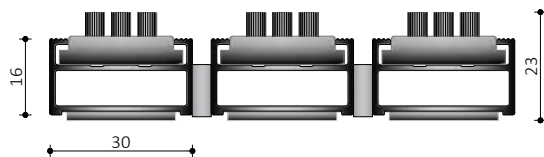

395 PROFI CABLE SENIOR

Also available with bevelled edge

aluminium
profile

special size
program

395 PROFI CABLE SENIOR BRUSHES

395 PROFI CABLE SENIOR RUBBER

395 PROFI CABLE SENIOR NEEDLEPUNCH

395 PROFI CABLE SENIOR DUSTCONTROL