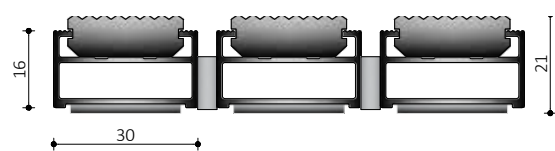

395 PROFI CABLE SENIOR

Also available with bevelled edge

aluminium
profile

special size
program

395 PROFI CABLE SENIOR BRUSHES

395 PROFI CABLE SENIOR RUBBER

395 PROFI CABLE SENIOR NEEDLEPUNCH

395 PROFI CABLE SENIOR DUSTCONTROL