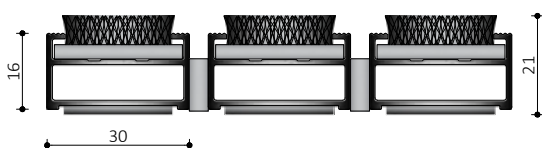

395 PROFI CABLE SENIOR

Also available with bevelled edge

aluminium
profile

special size
program

395 PROFI CABLE SENIOR BRUSHES

395 PROFI CABLE SENIOR RUBBER

395 PROFI CABLE SENIOR NEEDLEPUNCH

395 PROFI CABLE SENIOR DUSTCONTROL