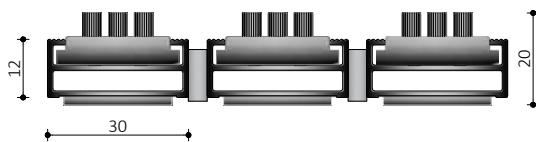

394 PROFI CABLE MEDIUM

Also available with bevelled edge

aluminium
profile

special size
program

394 PROFI CABLE MEDIUM BRUSHES

394 PROFI CABLE MEDIUM RUBBER

394 PROFI CABLE MEDIUM NEEDLEPUNCH

394 PROFI CABLE MEDIUM DUSTCONTROL