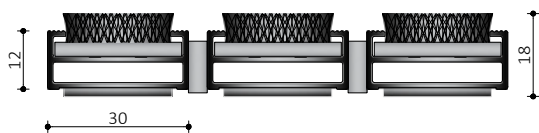

394 PROFI CABLE MEDIUM

Also available with bevelled edge

aluminium
profile

special size
program

394 PROFI CABLE MEDIUM BRUSHES

394 PROFI CABLE MEDIUM RUBBER

394 PROFI CABLE MEDIUM NEEDLEPUNCH

394 PROFI CABLE MEDIUM DUSTCONTROL