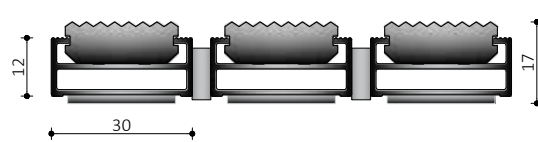

394 PROFI CABLE MEDIUM

Also available with bevelled edge

aluminium
profile

special size
program

394 PROFI CABLE MEDIUM BRUSHES

394 PROFI CABLE MEDIUM RUBBER

394 PROFI CABLE MEDIUM NEEDLEPUNCH

394 PROFI CABLE MEDIUM DUSTCONTROL