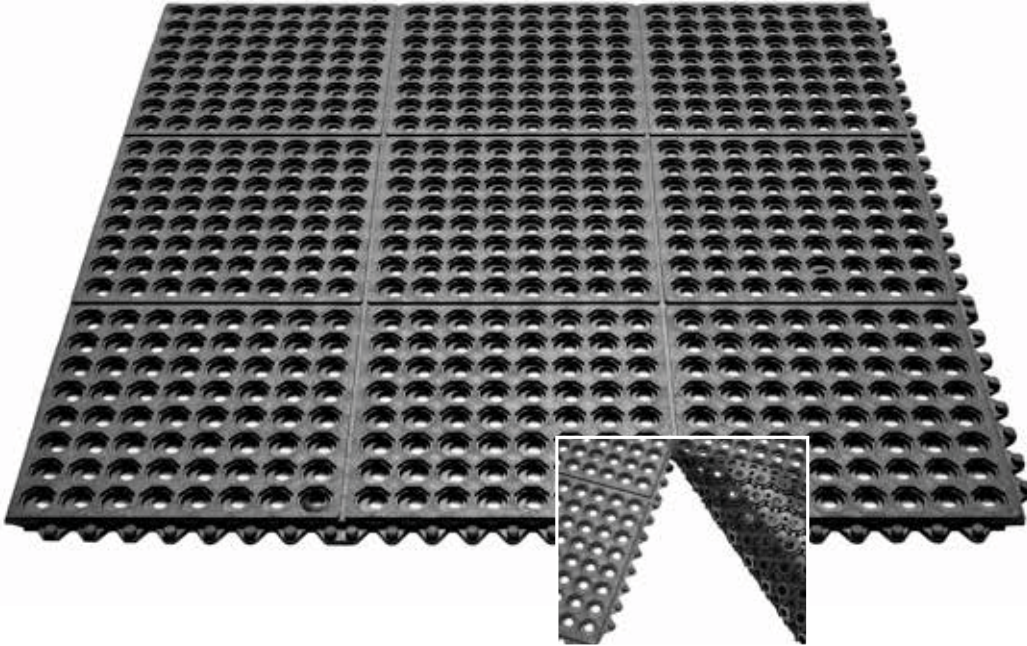

 outdoor use	 indoor use	 rubber
 15 mm thick	 50x50 cm	

366 PUZZLE EDGES

 outdoor use	 indoor use	 rubber
 15 mm thick	 10x50 cm 10x60 cm	

358 CONNECTING

 outdoor use	 indoor use
 rubber	 12 mm thick
 90x90 cm	