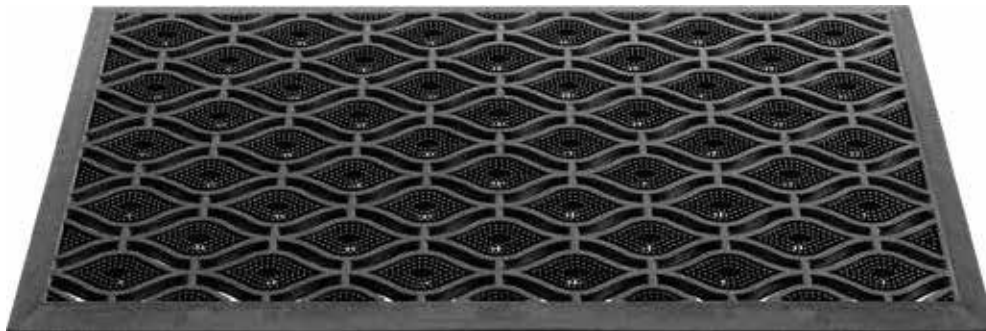

345 ARMADA

outdoor
use

rubber

15 mm
thick

40x60 cm
45x75 cm
45x120 cm