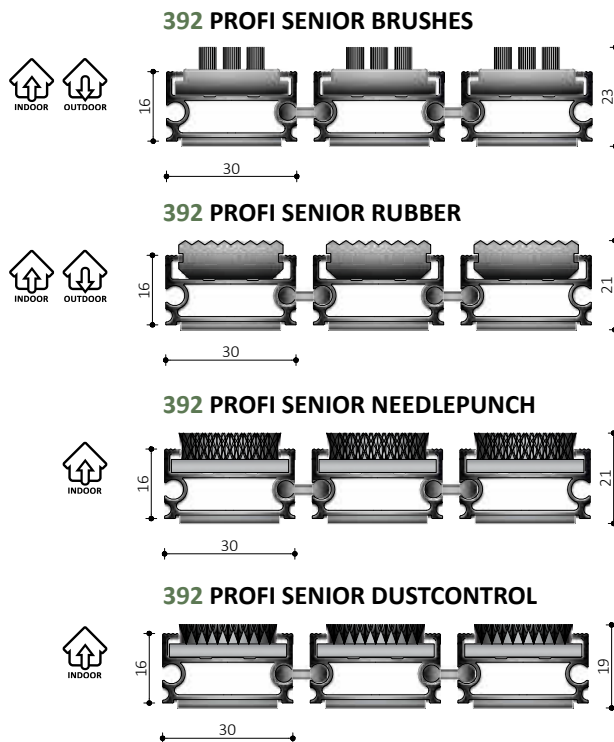

392 PROFI SENIOR

Also available with bevelled edge