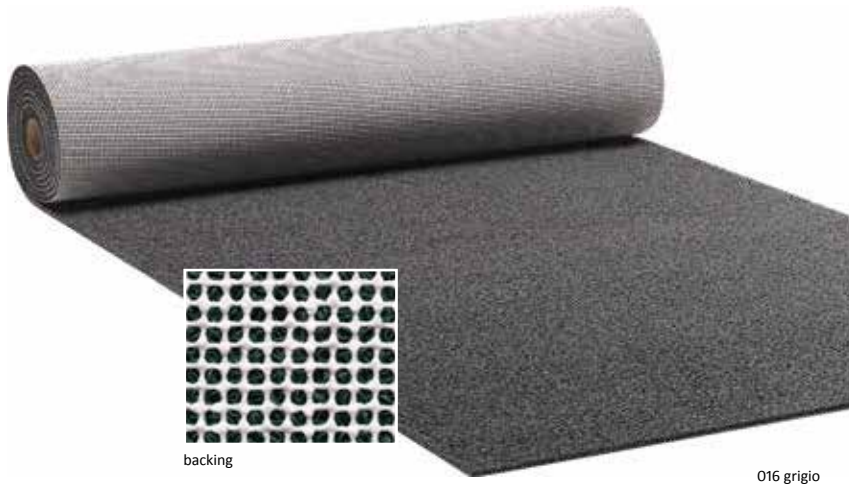

364 CURLY

Suitable for domestic use. For mats see page 59

backing

016 grigio

 indoor use	 outdoor use
 100% polymeric	 open latex anti-slip
 flammability Efl	 3.400 gr/sqm
 120x600 cm