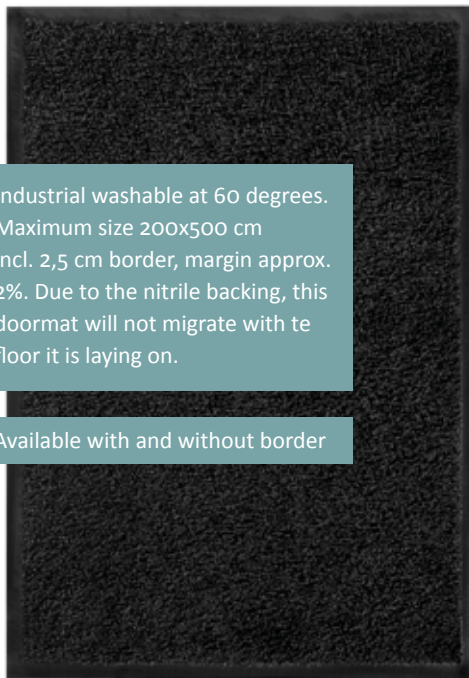

80% cotton /
20% polyester

washable
vinyl

1.410
gr/sqm

washable
30°

100 cm
200 cm

40x60 cm
50x80 cm
60x100 cm

564 MAGIC

Suitable for contract use