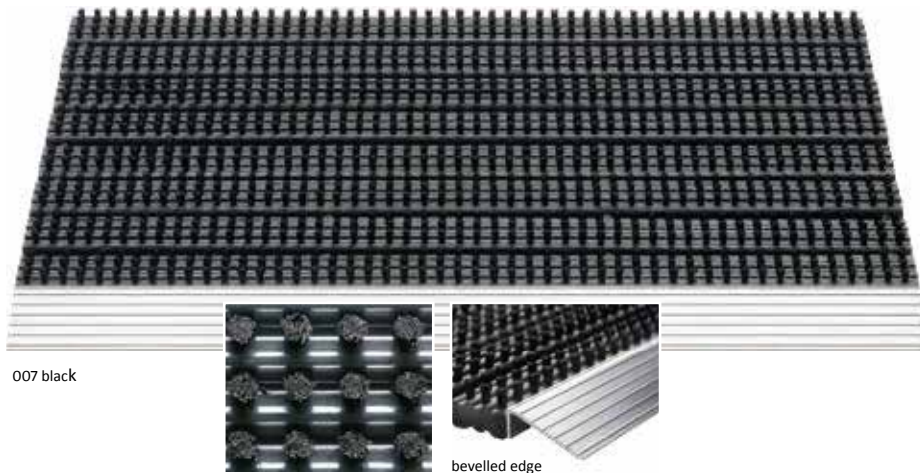

007 black

outdoor
use

100%
polypropylene

22 mm
thick

40x60 cm

309 FANTASTIC ALU

outdoor
use

100%
polypropylene