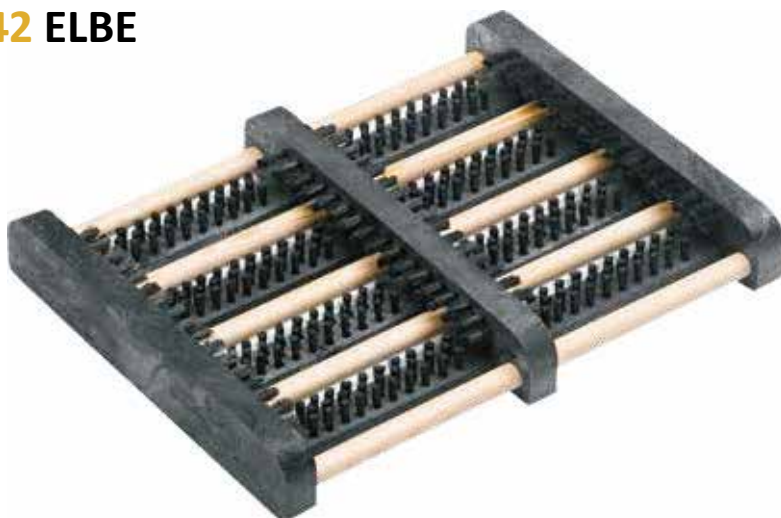

100%
polypropylene

20 mm
thick

37x74 cm

342 ELBE

outdoor
use

100%
polypropylene

55 mm
thick

27x34 cm