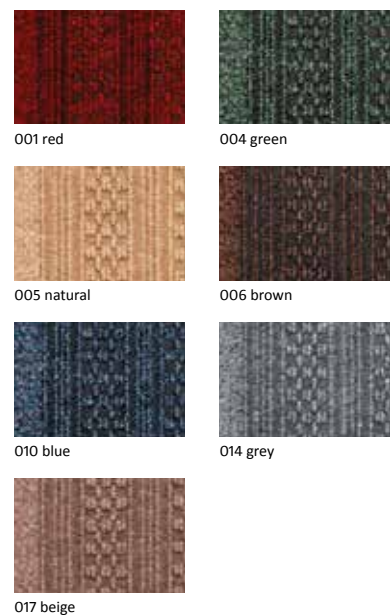

523 AROSA

 indoor use	 100% synthetic fibre	 latex anti-slip	 1.450 gr/sqm	 67 cm 80 cm