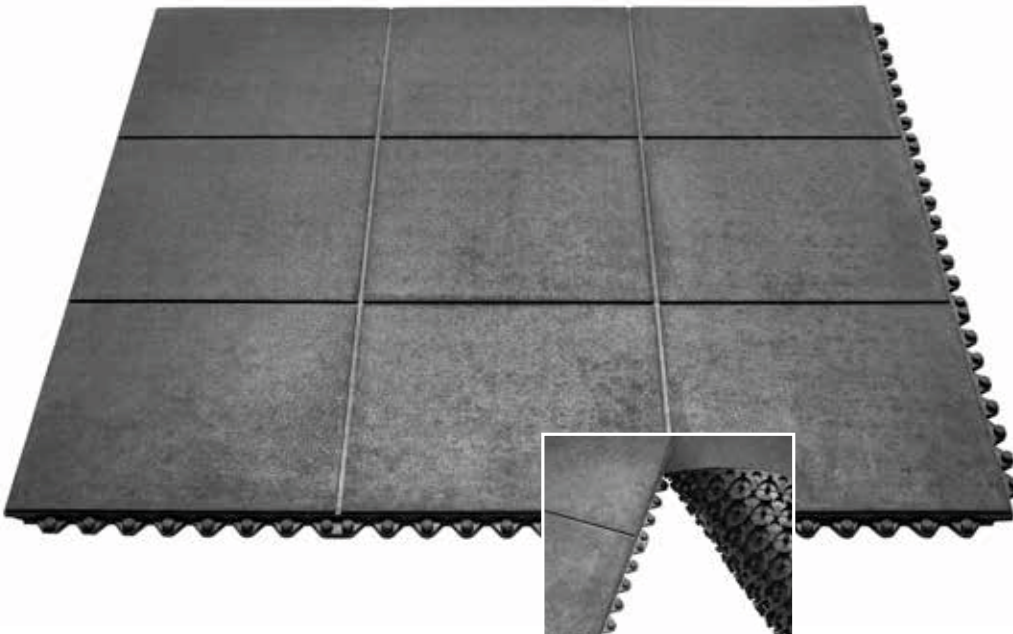

344 SOLID TILE

 outdoor use	 indoor use
 rubber	 15 mm thick
 90x90 cm