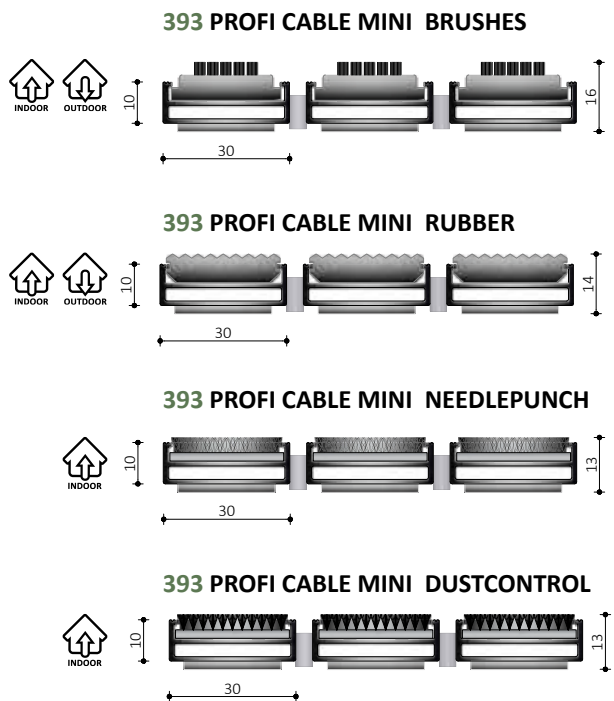

393 PROFI CABLE MINI

Also available with bevelled edge