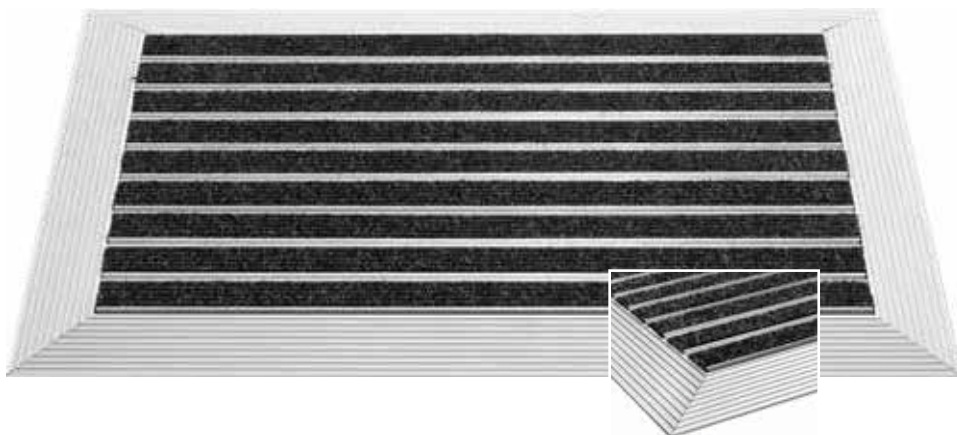

331 PROFI LINE

bevelled edge

outdoor
use

100%
synthetic fibre

15 mm
thick

45x75 cm