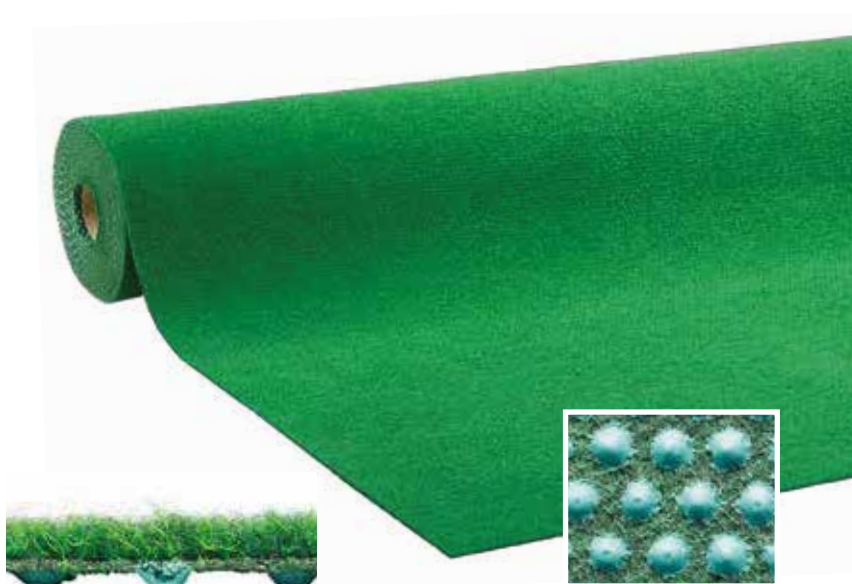

2.225 gr/sqm

14 mm thick

200 cm
400 cm

460 GAZON WITH STUDS

backing with studs

001 red

004 green

010 blue