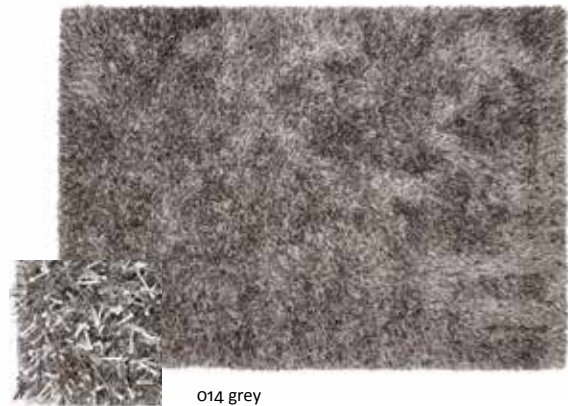

676 LEVI

INDOOR

Material: 70% Polyester / 30% Cotton
Total weight: ca. 4.000 gr/sqm
Sizes: ca. 160x230 cm / 200x290 cm / SSP
SSP: Special Size Program
Max. size: ca. 400x600 cm

ROUND

SQUARE

RECTANGLE

014 grey