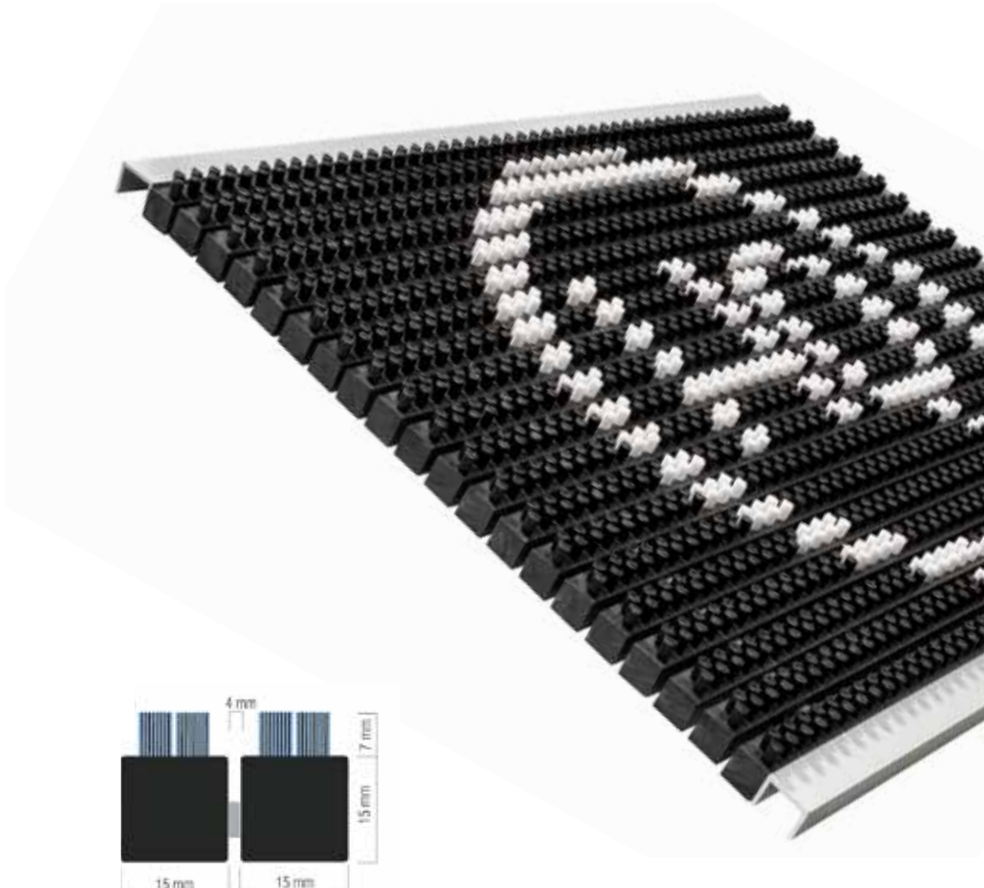

### 330 PROFI BRUSH

Also available with bevelled edge

Almost any size possible in 4 mm profile distance, suitable for a depth of 25 mm, traps dirt before entering crowded buildings like schools, offices, shopping malls, official buildings etc. Easy to clean.

 outdoor use	 indoor use
 hard plastic profile	 nylon 6.6 inlay
 scrape effect	 22 mm thick
 special size program	 rollable