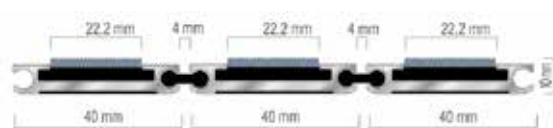

326 PROFI MINI LUX

profile material: Aluminium
inlay: Dustcontrol 568 Diamond
profile space: (mm): 4
thick (mm): 10
rollable: yes

ALSO AVAILABLE WITH BEVELLED EDGE