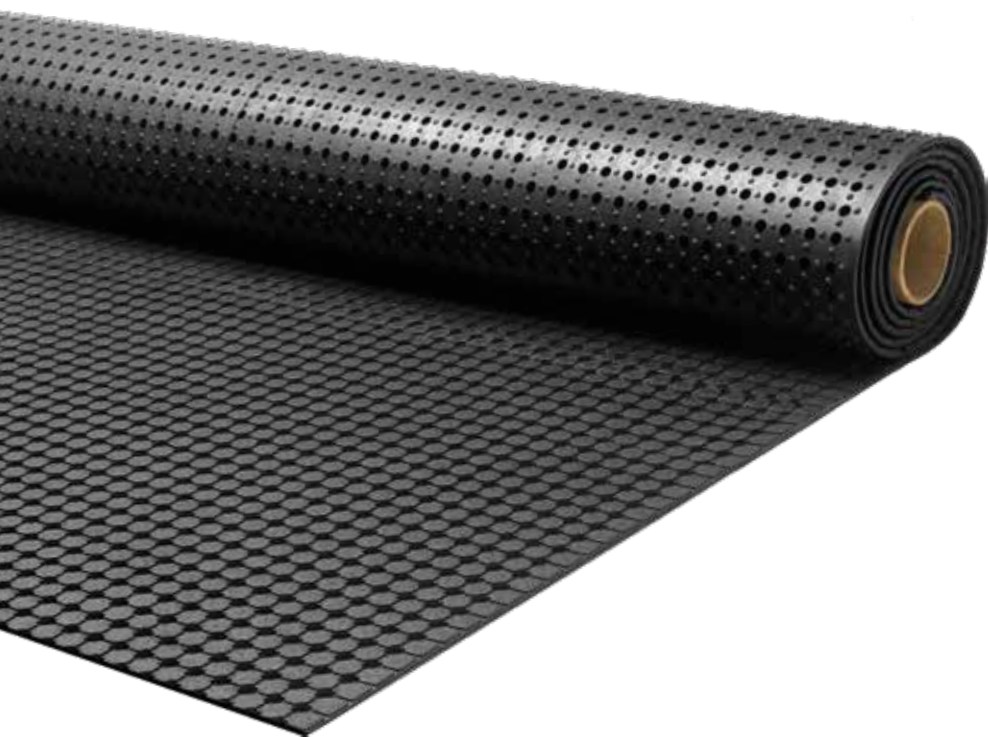

352 FORTE

pile material: 100% Rubber
total weight: 8.000 gr/sqm
thick (mm): 10
rolls (cm): 90x1000 / 183x1000
quality: NR

CONTRACT USE