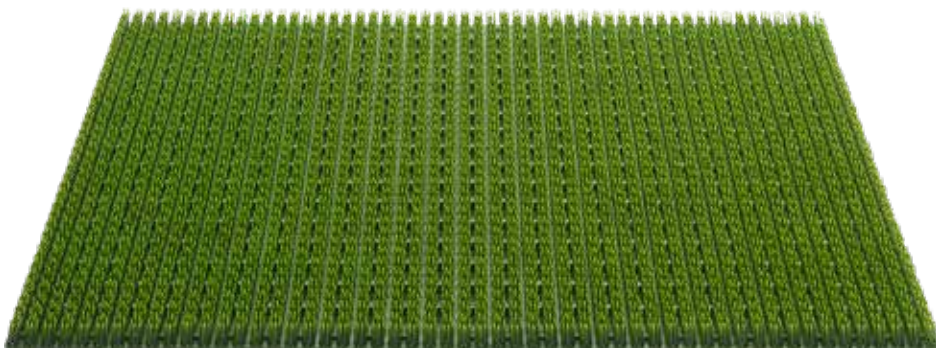

405 CONDOR

pile material: 100% Polyethylene
thick (mm): 18
mats (cm): 40x60

004 green