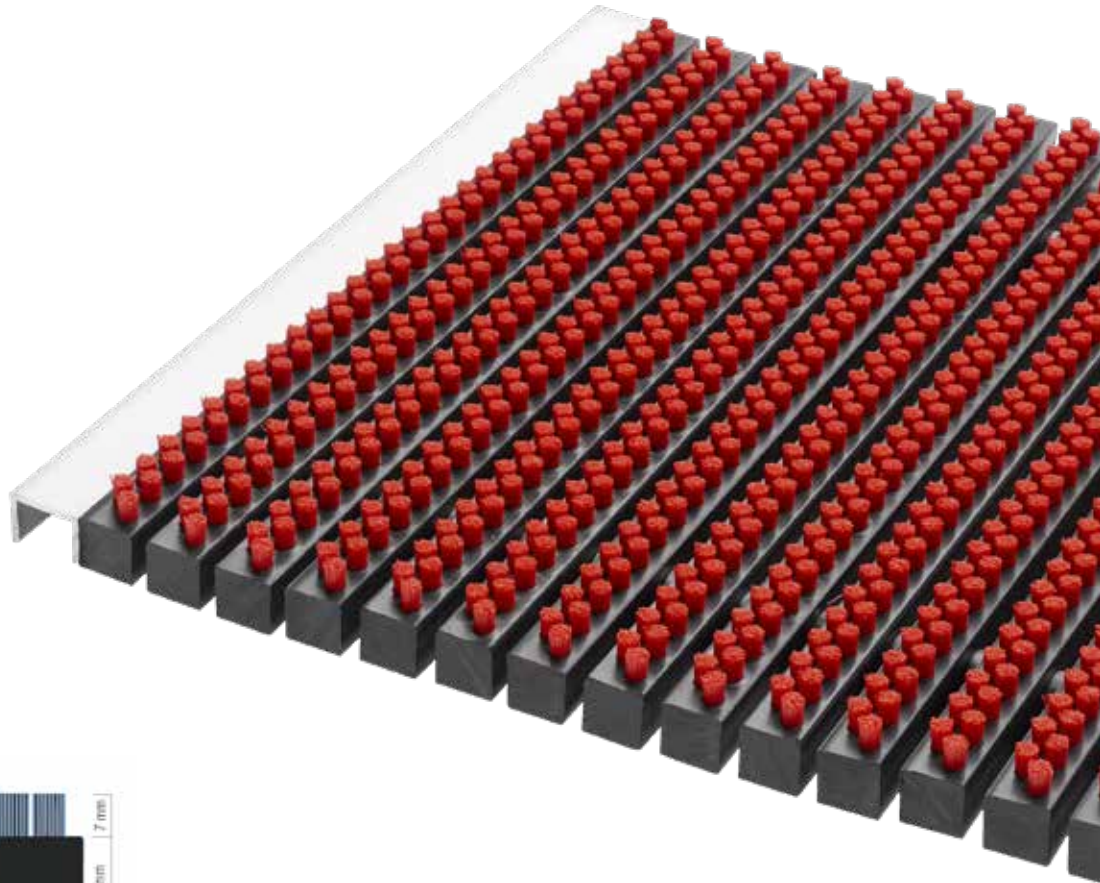

330 PROFI BRUSH

profile material: Hard plastic
inlay: Nylon 6.6
profile space: (mm): 4
thick (mm): 22
rollable: yes