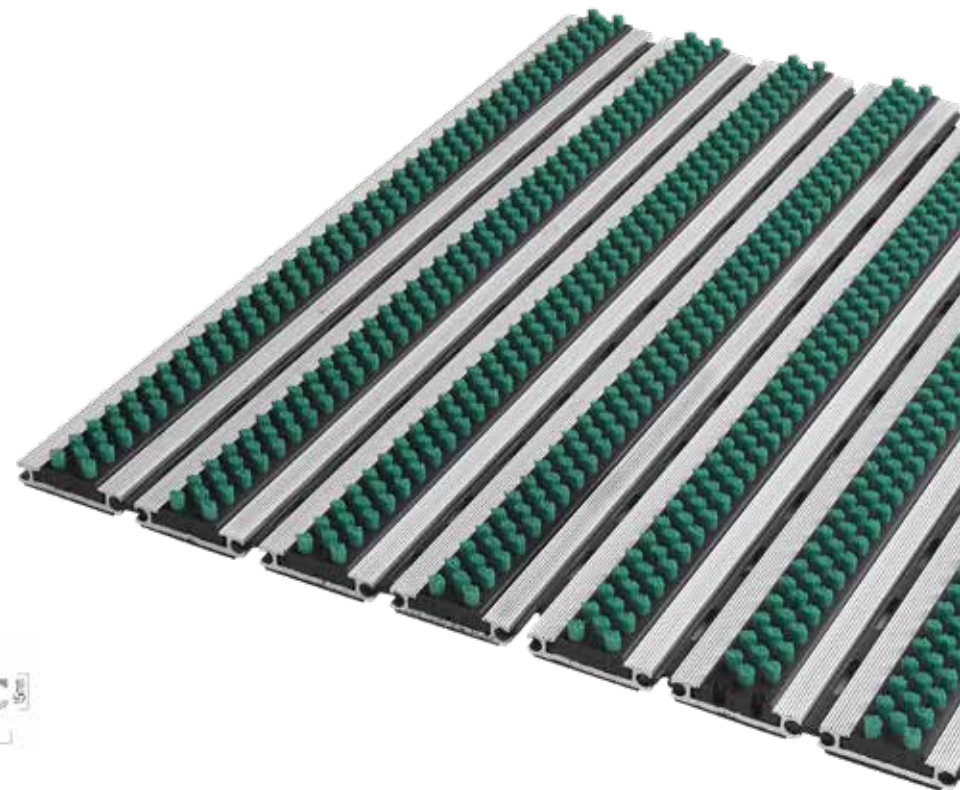

328 PROFI MINI SCRAPE

profile material: Aluminium
inlay: Nylon 6.6
profile space: (mm): 4
thick (mm): 15
rollable: yes

ALSO AVAILABLE WITH
BEVELLED EDGE

IF YOU HAVE ANY QUESTIONS
ABOUT OUR PROFIMATS,
PLEASE CONTACT OUR OFFICE.