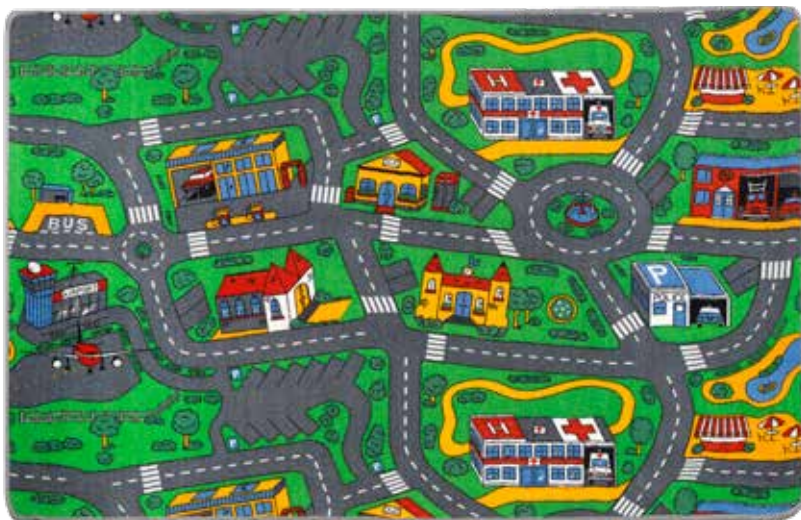

710 ROUNDABOUT

pile material 100% Polyamide
backing Action Back
rugs (cm) 133x133 / 133x165