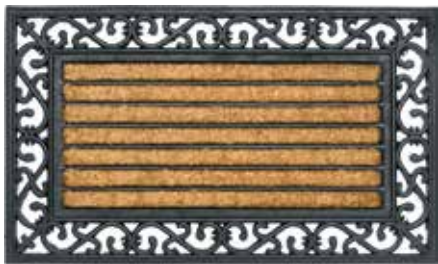

177 BOUCARA-DECOR

092 flower pots

094 lying dog

pile material: 50% Coir / 50% Rubber
 thick (mm): 10
 mats (cm): 40x60

095 leaves

369 IMPALA 45X75

076 brush rectangle

075 welcome goodbye