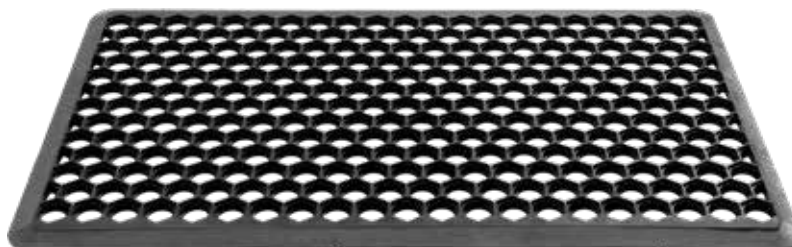

339 PINMIX

107 wave

407 welcome

207 wave halfround

pile material: Rubber
 thick (mm): 10
 mats (cm): 40x60

346 ALLEGRO

pile material: Rubber
 thick (mm): 10
 mats (cm): 40x70

314 BLITZ