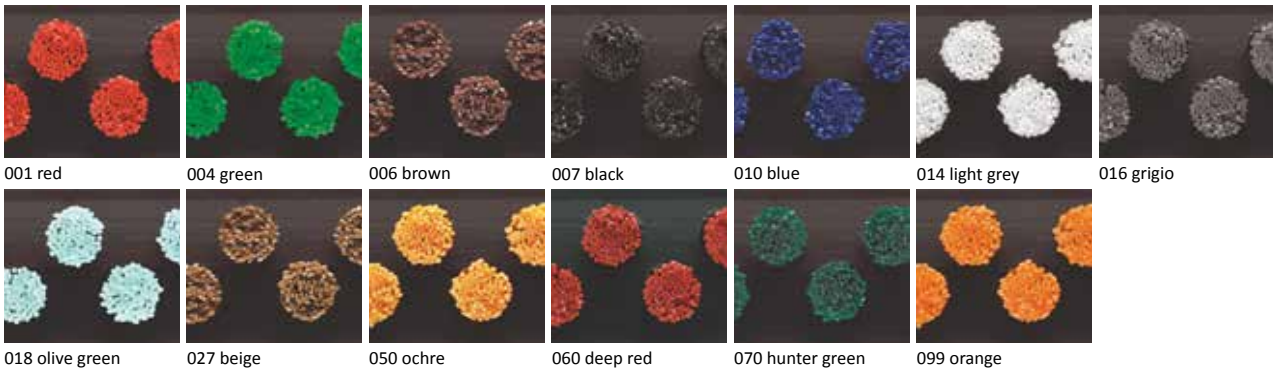

IDEAL SCRAPEMAT, ANY SIZE POSSIBLE IN 4 MM PROFILEDISTANCE, SUITABLE FOR A DEPTH OF 25 MM, TRAPS DIRT BEFORE ENTERING AT VERY CROWDED BUILDINGS LIKE SCHOOLS, OFFICES, SHOPPINGCENTRA, OFFICIAL BUILDINGS ETC. EASY TO CLEAN.

SSP: SPECIAL-SIZE-PROGRAM: YOUR MAT CAN BE MADE IN ALMOST ANY SIZE.