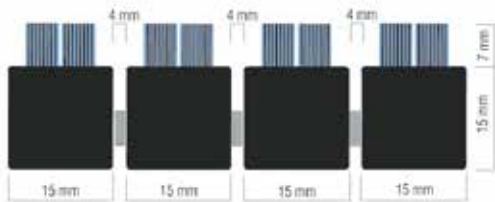

ALSO AVAILABLE WITH BEVELLED EDGE