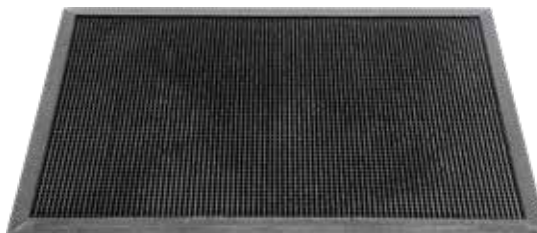

355 FINGERTIP

pile material: Rubber
 thick (mm): 15
 mats (cm): 40x60
 46x70
 60x100
 45x75 HR

368 ANTIEK

Antiek – rubber doormats that are not just timeless and functional, but decorative too. Available in various shapes.