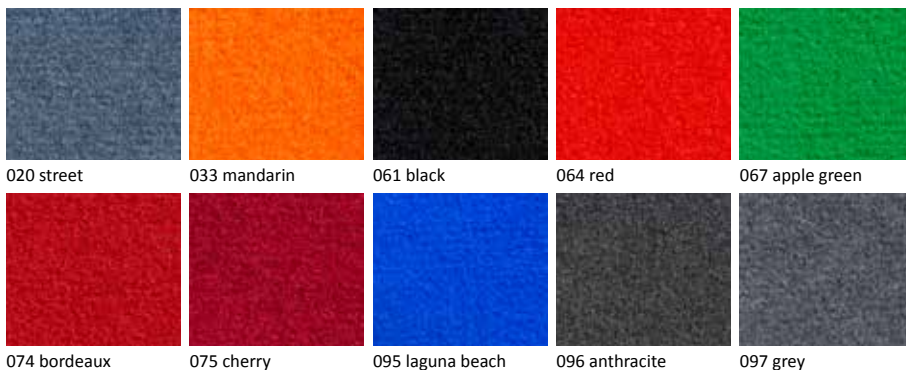

233 MIRAGE

pile material: 100% Polypropylene
total weight: 1.250 gr/sqm
backing: Gel
rolls (cm): 200
flammability: Cfl-S1

ONLY AVAILABLE AS A FULL ROLL , APPROX 25 M1

FOIL ON THE SURFACE FOR PROTECTION

* MORE COLOURS AVAILABLE ON REQUEST