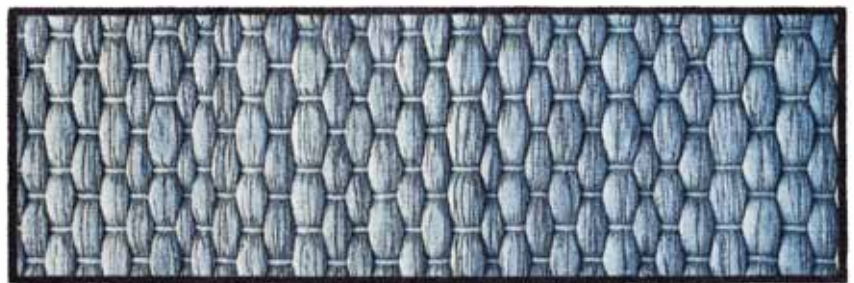

009 knots 50x150

pile material: 100% Polyamide
total weight: 2.700 gr/sqm
backing: Washable Vinyl
rolls (cm): no
mats (cm): 50x75 / 50x150