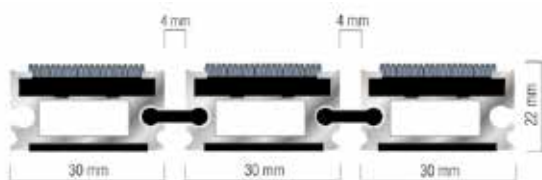

329 PROFI LUX

profile material: Aluminium
inlay: Dustcontrol 568 Diamond
profile space: (mm): 4
thick (mm): 22
rollable: yes

ALSO AVAILABLE WITH BEVELLED EDGE