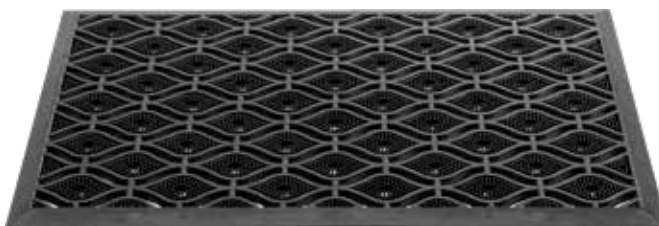

345 ARMADA

pile material: Rubber
thick (mm): 15
mats (cm): 45x75