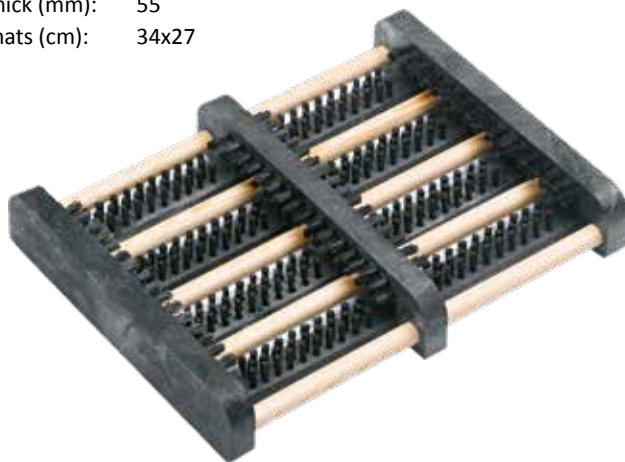

342 ELBE

Elbe – when the going gets really tough. Brush your shoes clean with the Elbe and place them on one of the boot trays to prevent moisture damage to your floors.

pile material: 100% Polypropylene
thick (mm): 55
mats (cm): 34x27